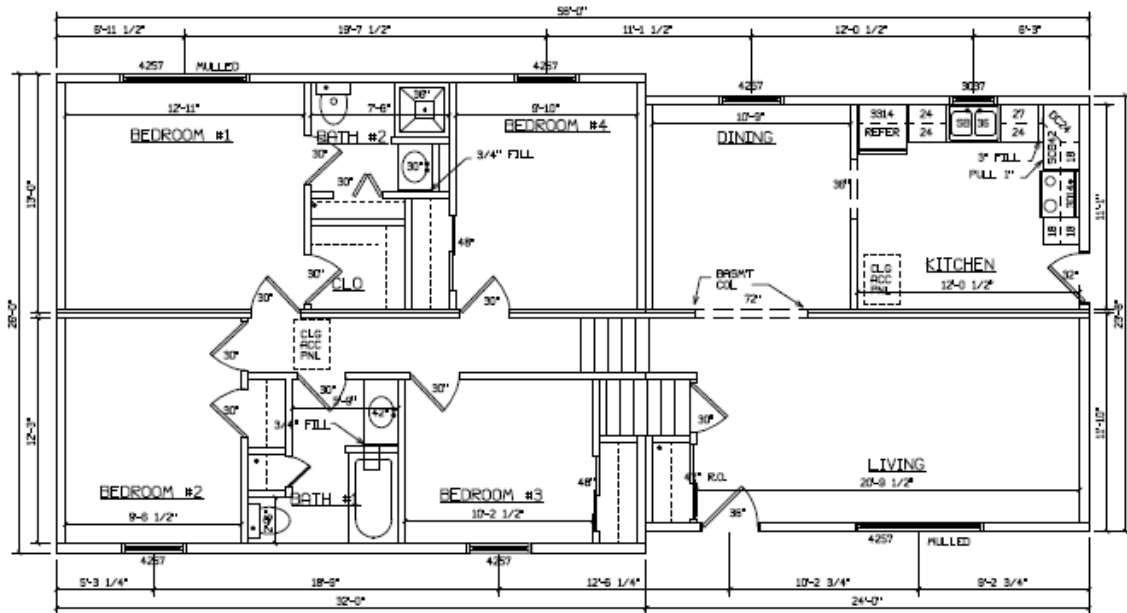

Lebanon Split Level

heritagemodularhomes.com

16 Harrington Ave, Shrewsbury, MA  
508-754-9322