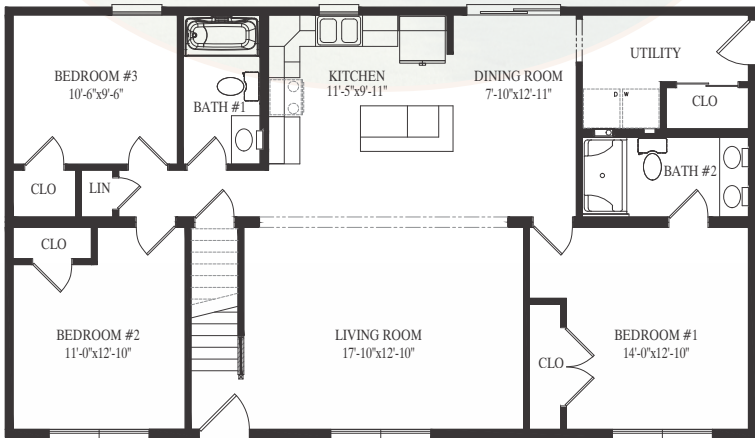

Brook Haven

Limited Edition

MBSP
MODULAR BUILDING
SYSTEMS OF PA

Building Systems of PA
Virginia Homes
MULTI-UNIT MODULAR SOLUTIONS

Brook Stone

1320 SQ. FT. LIVING AREA

27'6" x 48'0"

Stoney-Brook

1430 SQ. FT. LIVING AREA

Middle Brook

1540 SQ. FT. LIVING AREA

27'6" x 56'0"

Spring Brook

1650 SQ. FT. LIVING AREA

27'6" x 60'0"

New Haven

1320 SQ. FT. LIVING AREA 1ST FLOOR

27'6" x 48'0"

**Unfinished BONUS Area
762 SQ. FT. LIVING AREA**

27'6" x 48'0"

Fair Haven

805 SQ. FT. LIVING AREA 1ST FLOOR

27'6" x 30'0"

805 SQ. FT. LIVING AREA 2ND FLOOR

27'6" x 30'0"