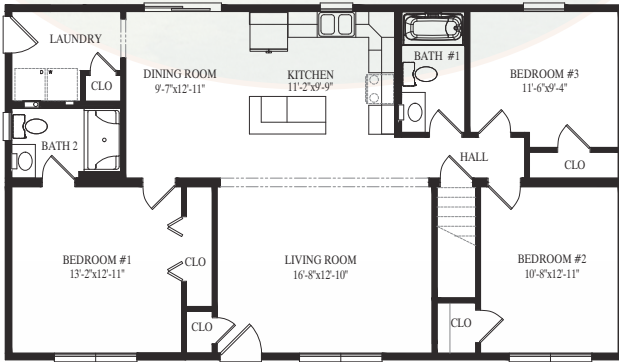

Brook Haven

Limited Edition

MBSP
MODULAR BUILDING
SYSTEMS OF PA

Building Systems of PA
Virginia Homes
MULTI-UNIT MODULAR SOLUTIONS

Brook Stone

1320 SQ. FT. LIVING AREA

27'6" x 48'0"

Stoney-Brook

1430 SQ. FT. LIVING AREA

Middle Brook

1540 SQ. FT. LIVING AREA

27'6" x 56'0"

Spring Brook

1650 SQ. FT. LIVING AREA

27'6" x 60'0"

New Haven

1320 SQ. FT. LIVING AREA 1ST FLOOR

27'6" x 48'0"

**Unfinished BONUS Area
762 SQ. FT. LIVING AREA**

27'6" x 48'0"

Fair Haven

805 SQ. FT. LIVING AREA 1ST FLOOR

27'6" x 30'0"

805 SQ. FT. LIVING AREA 2ND FLOOR

27'6" x 30'0"