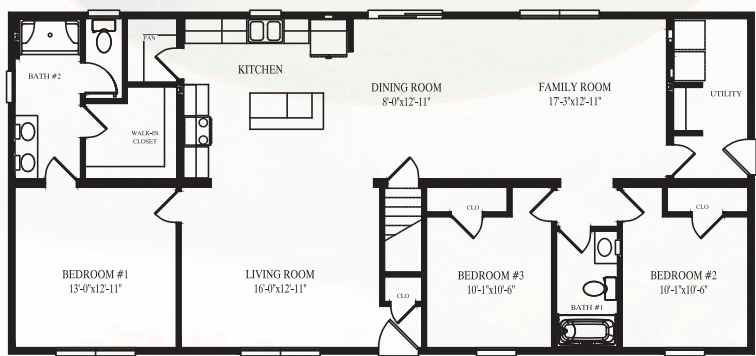

Brook Haven

Limited Edition

MBSP
MODULAR BUILDING
SYSTEMS OF PA

Building Systems of PA
Virginia Homes
MULTI-UNIT MODULAR SOLUTIONS

Brook Stone

1320 SQ. FT. LIVING AREA

27'6" x 48'0"

Stoney-Brook

1430 SQ. FT. LIVING AREA

Middle Brook

1540 SQ. FT. LIVING AREA

27'6" x 56'0"

Spring Brook

1650 SQ. FT. LIVING AREA

27'6" x 60'0"

New Haven

1320 SQ. FT. LIVING AREA 1ST FLOOR

27'6" x 48'0"

**Unfinished BONUS Area
762 SQ. FT. LIVING AREA**

27'6" x 48'0"

Fair Haven

805 SQ. FT. LIVING AREA 1ST FLOOR

27'6" x 30'0"

805 SQ. FT. LIVING AREA 2ND FLOOR

27'6" x 30'0"