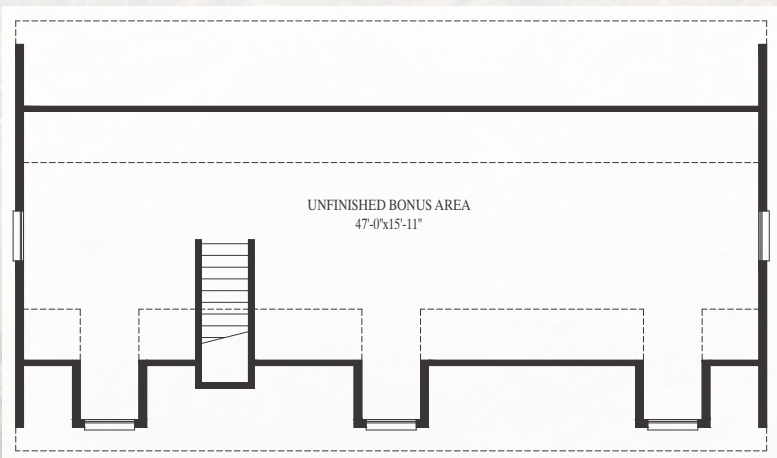

Brook Haven

Limited Edition

MBSP
MODULAR BUILDING
SYSTEMS OF PA

Building Systems of PA
Virginia Homes
MULTI-UNIT MODULAR SOLUTIONS

Brook Stone

1320 SQ. FT. LIVING AREA

27'6" x 48'0"

Stoney-Brook

1430 SQ. FT. LIVING AREA

Middle Brook

1540 SQ. FT. LIVING AREA

27'6" x 56'0"

Spring Brook

1650 SQ. FT. LIVING AREA

27'6" x 60'0"

New Haven

1320 SQ. FT. LIVING AREA 1ST FLOOR

27'6" x 48'0"

**Unfinished BONUS Area
762 SQ. FT. LIVING AREA**

27'6" x 48'0"

Fair Haven

805 SQ. FT. LIVING AREA 1ST FLOOR

27'6" x 30'0"

805 SQ. FT. LIVING AREA 2ND FLOOR

27'6" x 30'0"