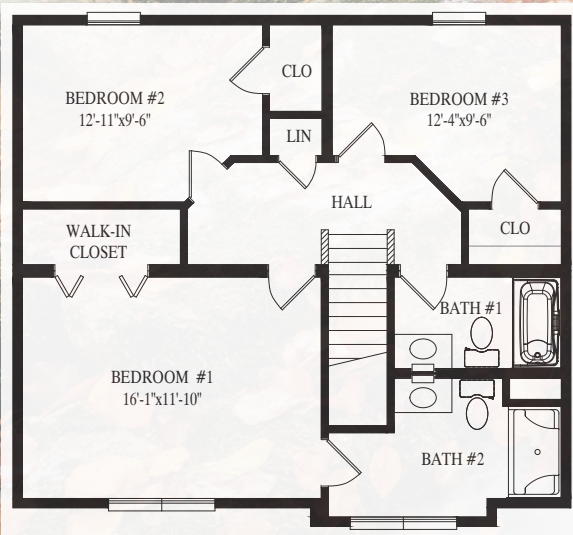

Brook Haven

Limited Edition

MBSP
MODULAR BUILDING
SYSTEMS OF PA

Building Systems of PA
Virginia Homes
MULTI-UNIT MODULAR SOLUTIONS

Brook Stone

1320 SQ. FT. LIVING AREA

27'6" x 48'0"

Stoney-Brook

1430 SQ. FT. LIVING AREA

Middle Brook

1540 SQ. FT. LIVING AREA

27'6" x 56'0"

Spring Brook

1650 SQ. FT. LIVING AREA

27'6" x 60'0"

New Haven

1320 SQ. FT. LIVING AREA 1ST FLOOR

27'6" x 48'0"

**Unfinished BONUS Area
762 SQ. FT. LIVING AREA**

27'6" x 48'0"

Fair Haven

805 SQ. FT. LIVING AREA 1ST FLOOR

27'6" x 30'0"

805 SQ. FT. LIVING AREA 2ND FLOOR

27'6" x 30'0"