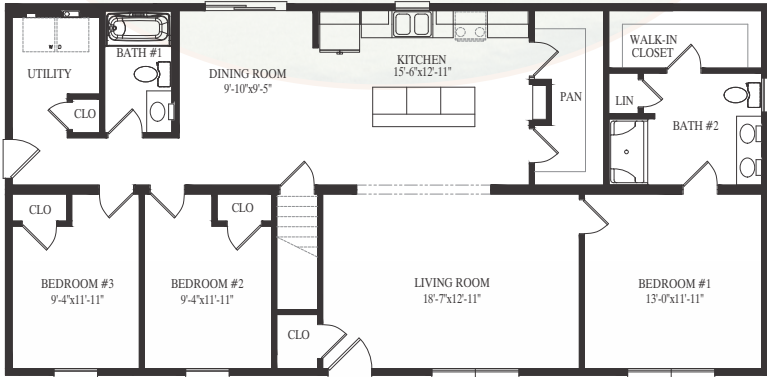

Brook Haven

Limited Edition

MBSP
MODULAR BUILDING
SYSTEMS OF PA

Building Systems of PA
Virginia Homes
MULTI-UNIT MODULAR SOLUTIONS

Brook Stone

1320 SQ. FT. LIVING AREA

27'6" x 48'0"

Stoney-Brook

1430 SQ. FT. LIVING AREA

Middle Brook

1540 SQ. FT. LIVING AREA

27'6" x 56'0"

Spring Brook

1650 SQ. FT. LIVING AREA

27'6" x 60'0"

New Haven

1320 SQ. FT. LIVING AREA 1ST FLOOR

27'6" x 48'0"

**Unfinished BONUS Area
762 SQ. FT. LIVING AREA**

27'6" x 48'0"

Fair Haven

805 SQ. FT. LIVING AREA 1ST FLOOR

27'6" x 30'0"

805 SQ. FT. LIVING AREA 2ND FLOOR

27'6" x 30'0"