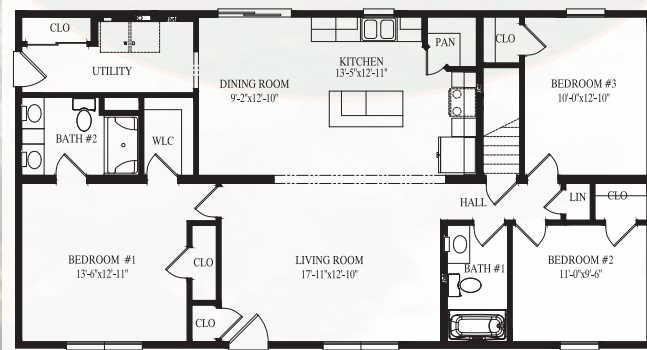

Brook Haven

Limited Edition

MBSP
MODULAR BUILDING
SYSTEMS OF PA

Building Systems of PA
Virginia Homes
MULTI-UNIT MODULAR SOLUTIONS

Brook Stone

1320 SQ. FT. LIVING AREA

27'6" x 48'0"

Stoney-Brook

1430 SQ. FT. LIVING AREA

Middle Brook

1540 SQ. FT. LIVING AREA

27'6" x 56'0"

Spring Brook

1650 SQ. FT. LIVING AREA

27'6" x 60'0"

New Haven

1320 SQ. FT. LIVING AREA 1ST FLOOR

27'6" x 48'0"

**Unfinished BONUS Area
762 SQ. FT. LIVING AREA**

27'6" x 48'0"

Fair Haven

805 SQ. FT. LIVING AREA 1ST FLOOR

27'6" x 30'0"

805 SQ. FT. LIVING AREA 2ND FLOOR

27'6" x 30'0"