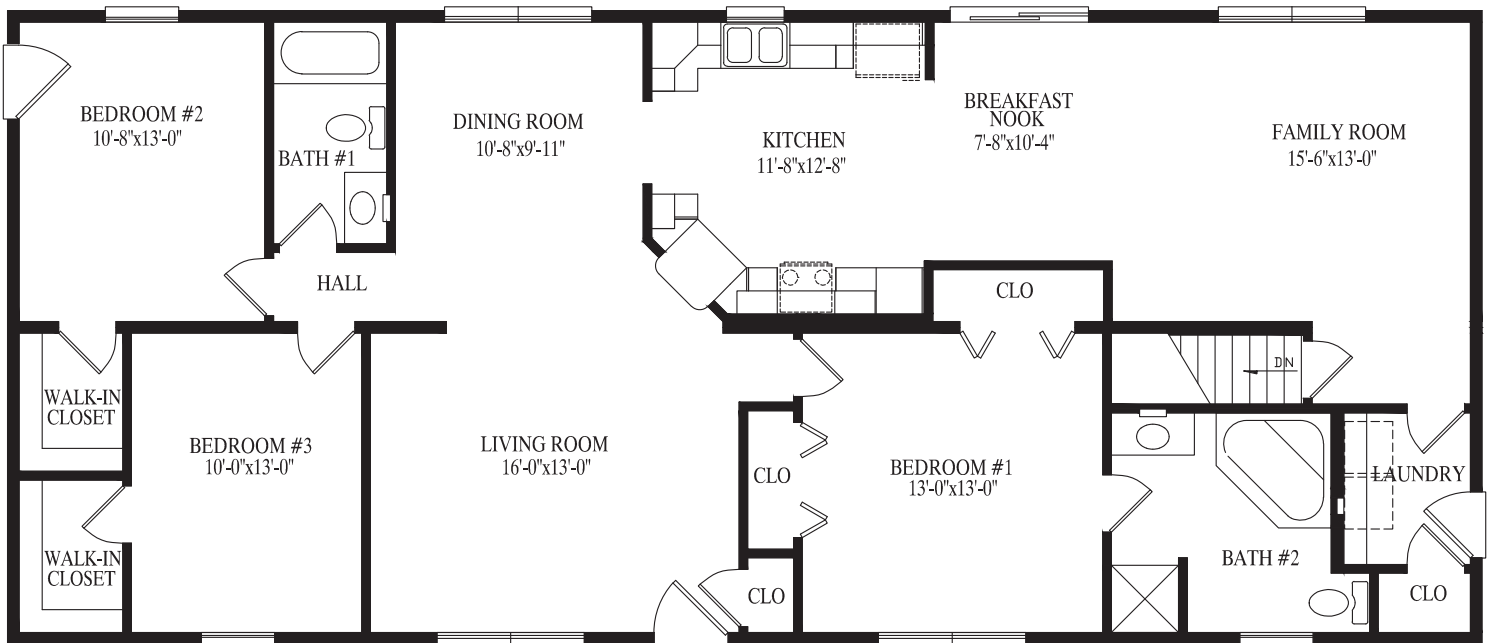

WALNUT CREEK

ORCHARD HILL

Orchard Hill

27' 6" x 64' Ranch

1760 sq. ft.

Boones Creek

41' 4" x 60' Ranch

1870 sq. ft.