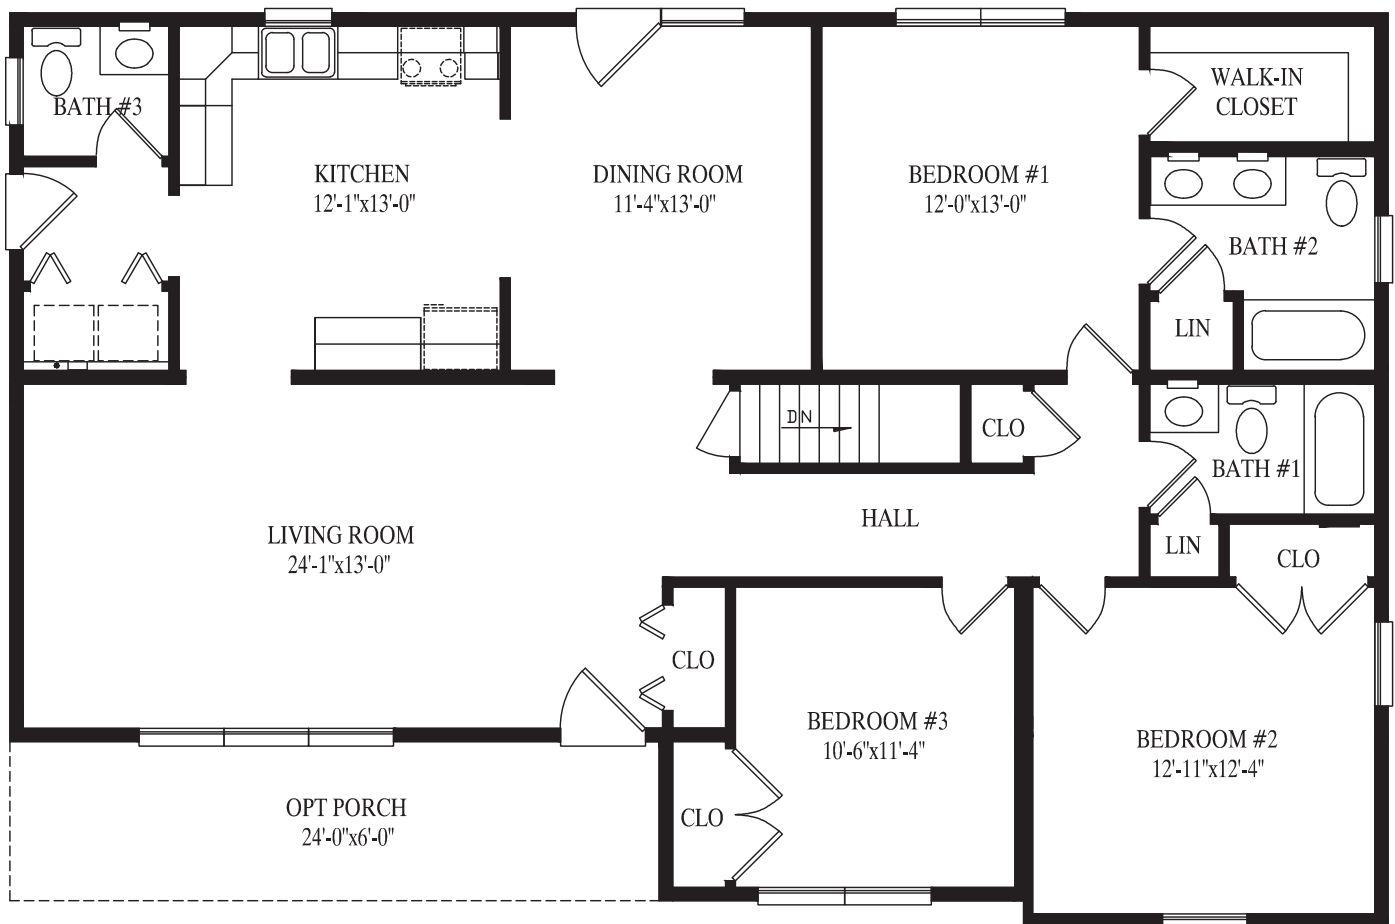

STONE RIDGE

Stone Ridge

27' 6" x 52' Ranch

1430 sq. ft.

Timber Ridge

27' 6" x 56' Ranch

1503 sq. ft.

TIMBER RIDGE

LAUREL HILL

Laurel Hill

27' 6" x 56' Ranch

1540 sq. ft.

Mill Run
 41' 4" x 46' Ranch
 1578 sq. ft.

MILL RUN

MONTOUR

Montour

34' 6" x 52' Ranch

1608 sq. ft.

Pebble Creek

49' x 40' Ranch

1628 living sq. ft. first floor

1960 total sq. ft. first floor

2168 total living sq. ft. first & second floors

2500 total sq. ft. first & second floors