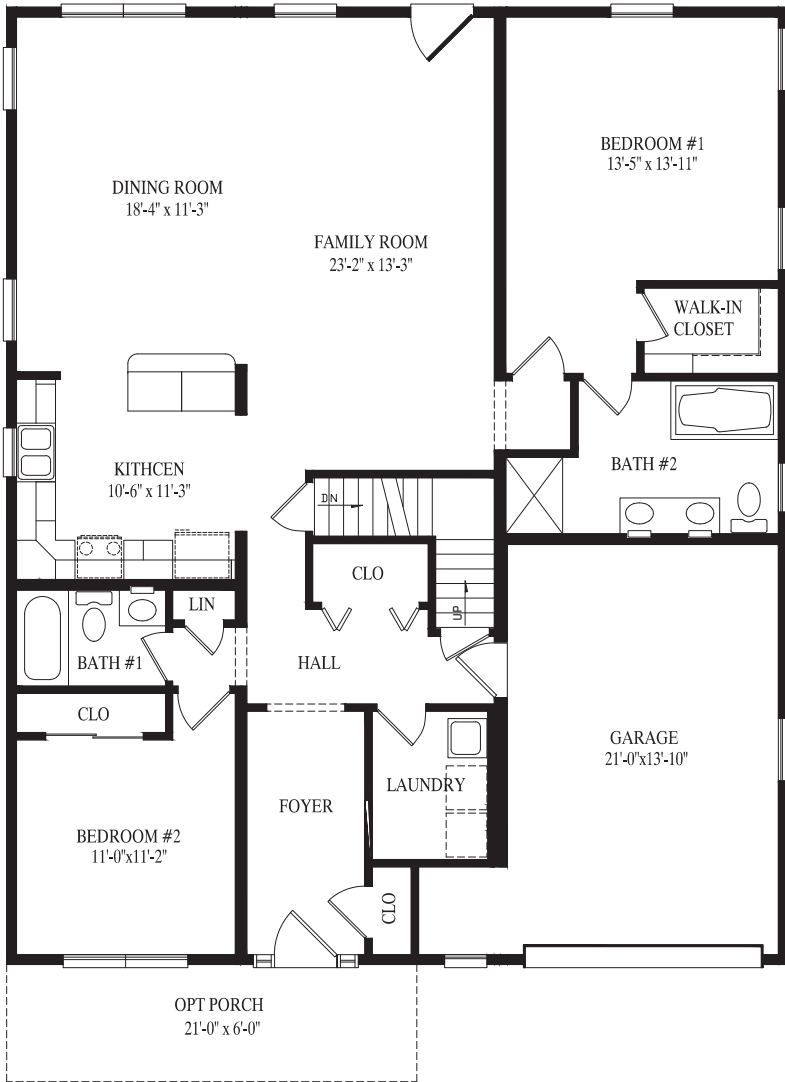

FERN HOLLOW

Fern Hollow

34' x 55' 6" Ranch

1320 sq. ft.

Wolf Run

27' 6" x 50' Ranch
1348 sq. ft.

WOLF RUN

HEMLOCK HILL

LAUREL HILL

Laurel Hill

27' 6" x 56' Ranch

1540 sq. ft.

Mill Run
 41' 4" x 46' Ranch
 1578 sq. ft.

MILL RUN

MONTOUR

Montour

34' 6" x 52' Ranch

1608 sq. ft.

Pebble Creek

49' x 40' Ranch

1628 living sq. ft. first floor

1960 total sq. ft. first floor

2168 total living sq. ft. first & second floors

2500 total sq. ft. first & second floors

PEBBLE CREEK

MEADOW BROOK

Meadow Brook

27' 6" x 60' Ranch

1650 sq. ft.

Cedar Knoll

27' 6" x 58' Ranch

1658 sq. ft.