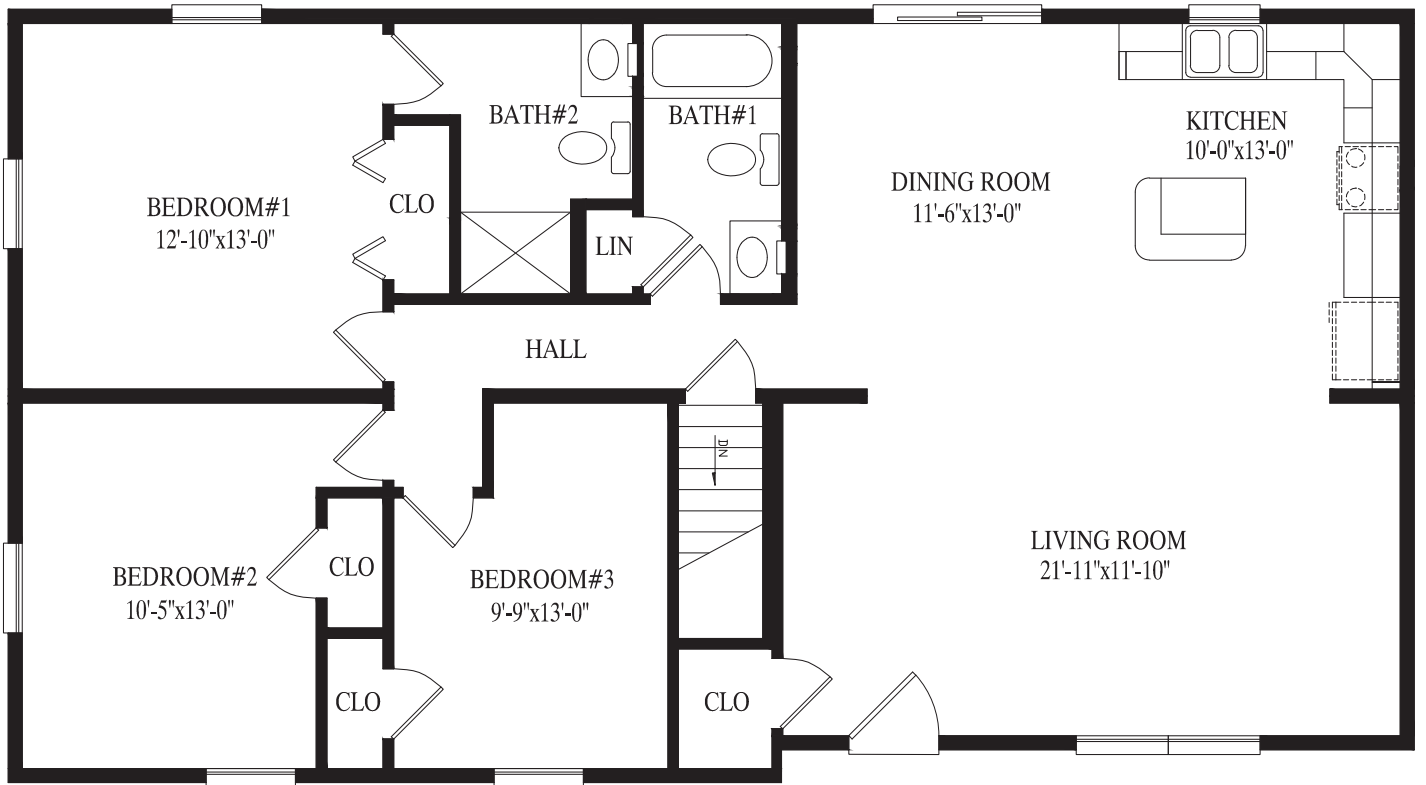

OAKWOOD

Oakwood
27' 6" x 40' Ranch
1100 sq. ft.

Breezewood
27' 6" x 44' Ranch
1210 sq. ft.

BREEZEWOOD

Wheatfield

27' 6" x 48' Ranch

1320 sq. ft.

WHEATFIELD

FERN HOLLOW

Fern Hollow

34' x 55' 6" Ranch

1320 sq. ft.

Wolf Run

27' 6" x 50' Ranch
1348 sq. ft.

WOLF RUN

HEMLOCK HILL

Hemlock Hill

48' x 40' Ranch

1370 sq. ft. first floor

2010 sq. ft. first & second floors

Briar Ridge

27' 6" x 50' Ranch

1375 sq. ft.

BRIAR RIDGE

STONE RIDGE

Stone Ridge

27' 6" x 52' Ranch

1430 sq. ft.

Timber Ridge

27' 6" x 56' Ranch

1503 sq. ft.

TIMBER RIDGE