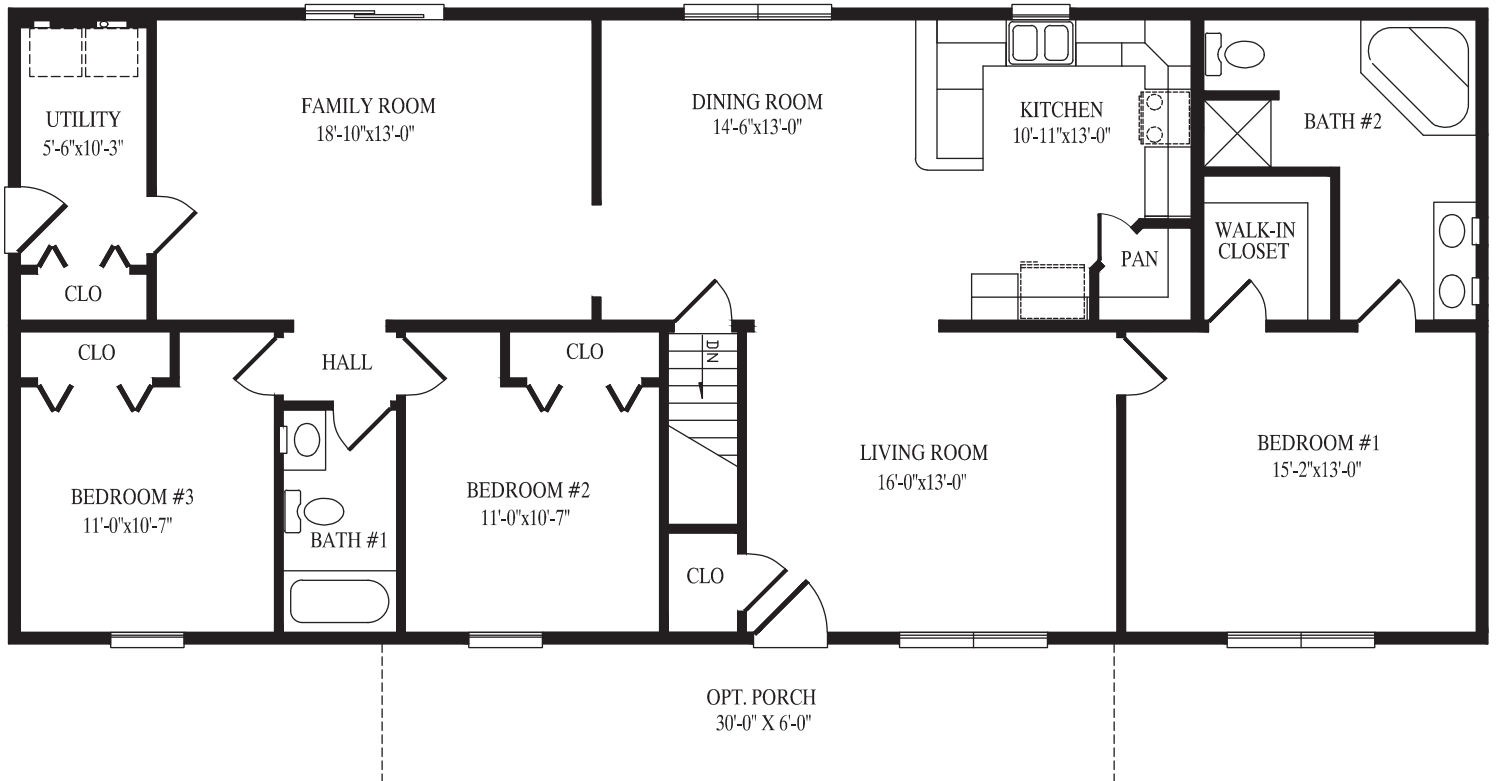

PINE RUN

BROOK PARK

Brook Park

27' 6" x 64' Ranch
1727 sq. ft.

Spring Grove

45' x 40' Ranch

1737 sq. ft. first floor

2363 sq. ft. first & second floors

SPRING GROVE

WILLOW CREEK

Willow Creek

27' 6" x 64' Ranch

1760 sq. ft.

Walnut Creek

27' 6" x 64' Ranch

1760 sq. ft.

WALNUT CREEK

ORCHARD HILL

Orchard Hill

27' 6" x 64' Ranch

1760 sq. ft.

Boones Creek

41' 4" x 60' Ranch

1870 sq. ft.