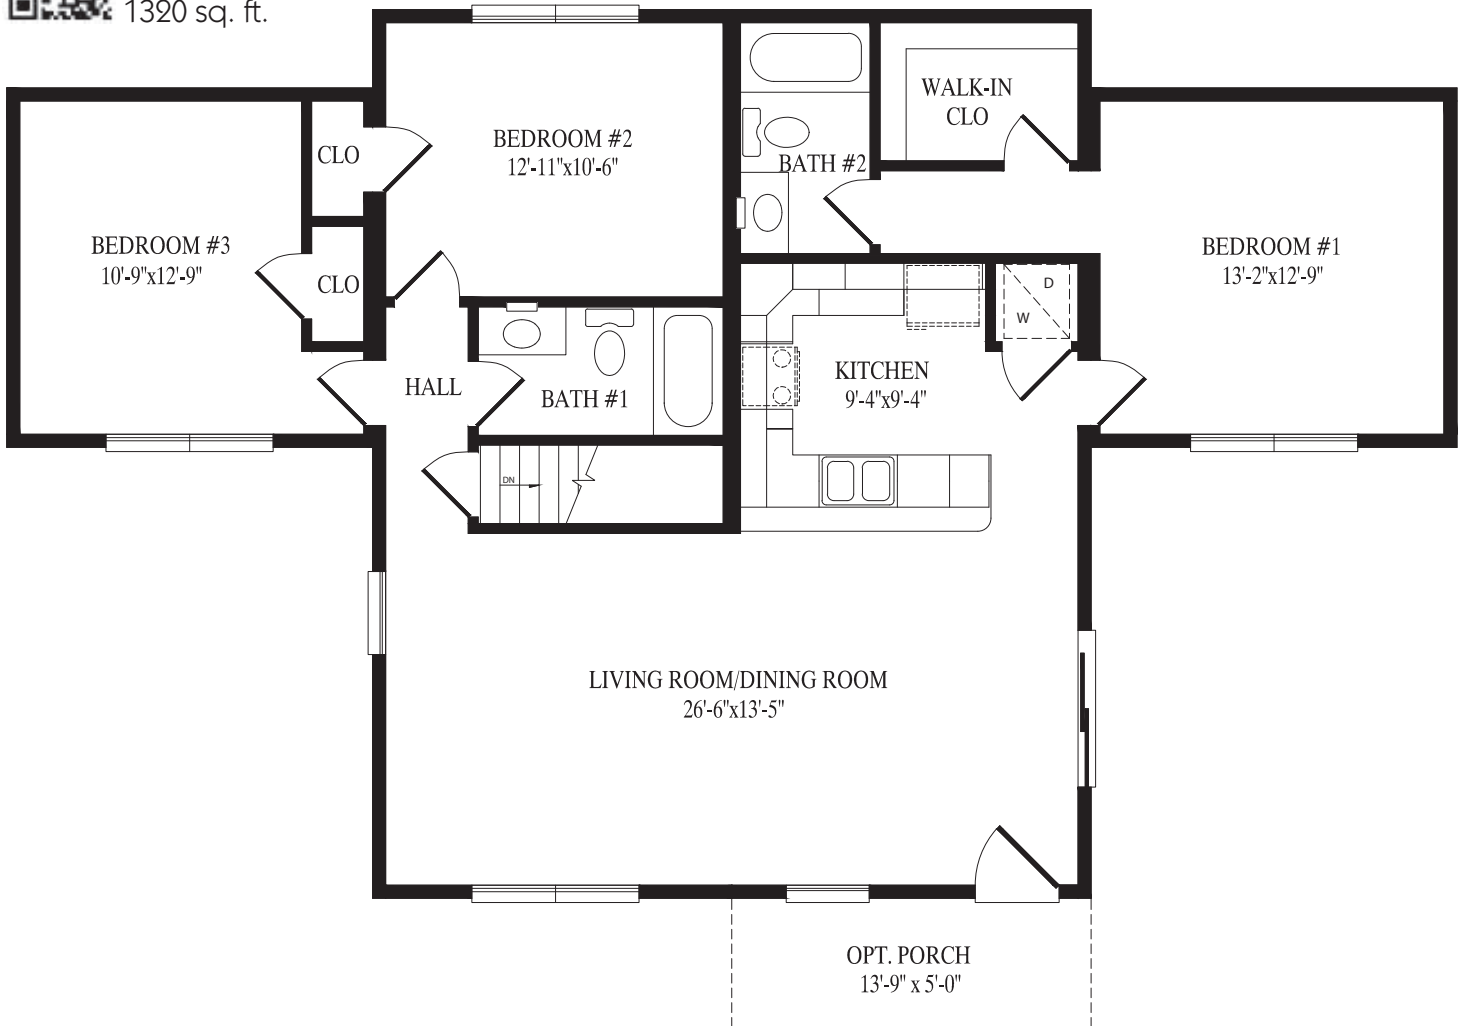

OAKWOOD

Oakwood
27' 6" x 40' Ranch
1100 sq. ft.

Breezewood
27' 6" x 44' Ranch
1210 sq. ft.

BREEZEWOOD

Wheatfield

27' 6" x 48' Ranch

1320 sq. ft.

WHEATFIELD

FERN HOLLOW

Fern Hollow

34' x 55' 6" Ranch

1320 sq. ft.

Wolf Run

27' 6" x 50' Ranch
1348 sq. ft.

WOLF RUN

HEMLOCK HILL

Hemlock Hill

48' x 40' Ranch

1370 sq. ft. first floor

2010 sq. ft. first & second floors

Briar Ridge

27' 6" x 50' Ranch

1375 sq. ft.

BRIAR RIDGE

STONE RIDGE

Stone Ridge

27' 6" x 52' Ranch

1430 sq. ft.

Timber Ridge

27' 6" x 56' Ranch

1503 sq. ft.

TIMBER RIDGE