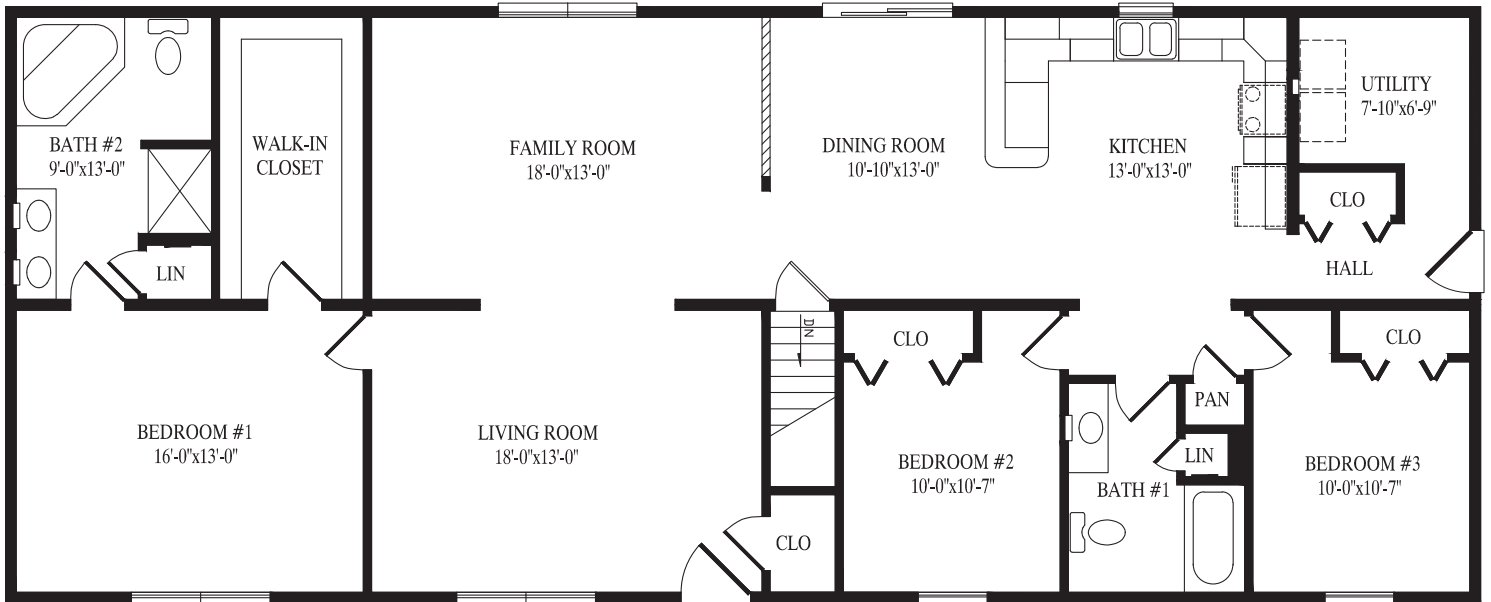

WALNUT CREEK

ORCHARD HILL

Orchard Hill

27' 6" x 64' Ranch

1760 sq. ft.

Boones Creek

41' 4" x 60' Ranch

1870 sq. ft.

BOONES CREEK

FOX HILL

Fox Hill

27' 6" x 68' Ranch

1870 sq. ft.

Crystal Creek

58' x 41' Ranch

1885 sq. ft.