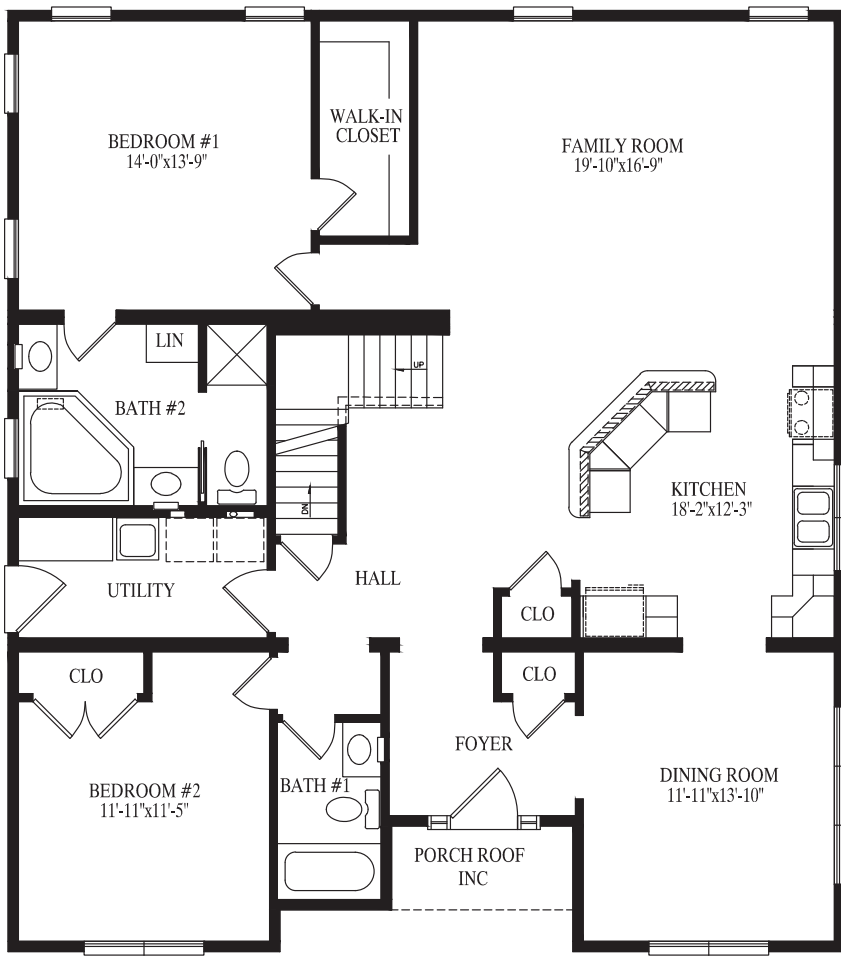

PINE RUN

BROOK PARK

Brook Park

27' 6" x 64' Ranch
1727 sq. ft.

Spring Grove

45' x 40' Ranch

1737 sq. ft. first floor

2363 sq. ft. first & second floors

SPRING GROVE

WILLOW CREEK

Willow Creek

27' 6" x 64' Ranch

1760 sq. ft.

Walnut Creek

27' 6" x 64' Ranch

1760 sq. ft.

WALNUT CREEK

ORCHARD HILL

Orchard Hill

27' 6" x 64' Ranch

1760 sq. ft.

Boones Creek

41' 4" x 60' Ranch

1870 sq. ft.