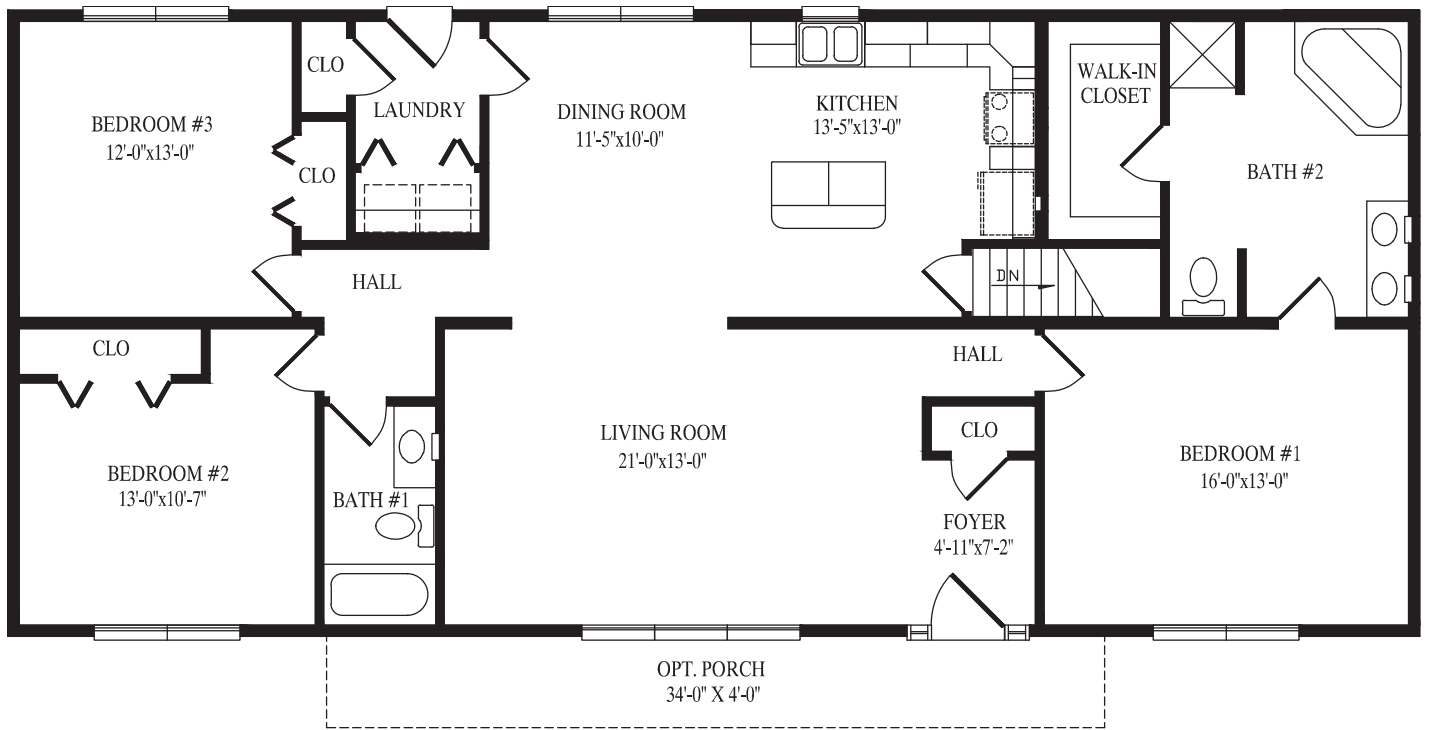

CEDAR KNOLL

MILL BROOK

Mill Brook

27' 6" x 62' Ranch

1705 sq. ft.

Pine Run

27' 6" x 62' Ranch

1705 sq. ft.

PINE RUN

BROOK PARK

Brook Park

27' 6" x 64' Ranch
1727 sq. ft.

Spring Grove

45' x 40' Ranch

1737 sq. ft. first floor

2363 sq. ft. first & second floors