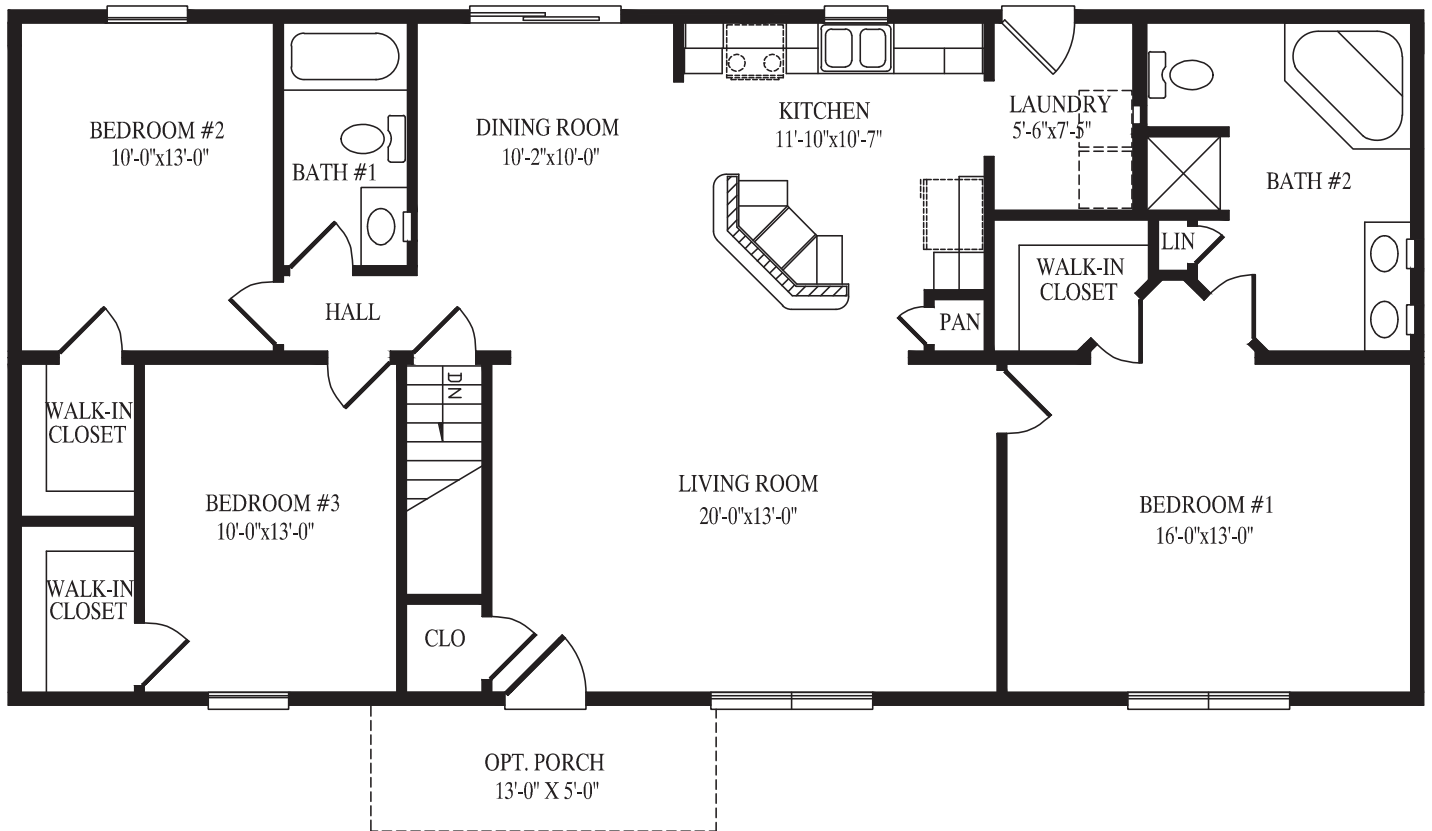

Hemlock Hill

48' x 40' Ranch

1370 sq. ft. first floor

2010 sq. ft. first & second floors

Briar Ridge

27' 6" x 50' Ranch

1375 sq. ft.

BRIAR RIDGE

STONE RIDGE

Stone Ridge

27' 6" x 52' Ranch

1430 sq. ft.

Timber Ridge

27' 6" x 56' Ranch

1503 sq. ft.

TIMBER RIDGE

LAUREL HILL

Laurel Hill

27' 6" x 56' Ranch

1540 sq. ft.

Mill Run
 41' 4" x 46' Ranch
 1578 sq. ft.

MILL RUN

MONTOUR

Montour