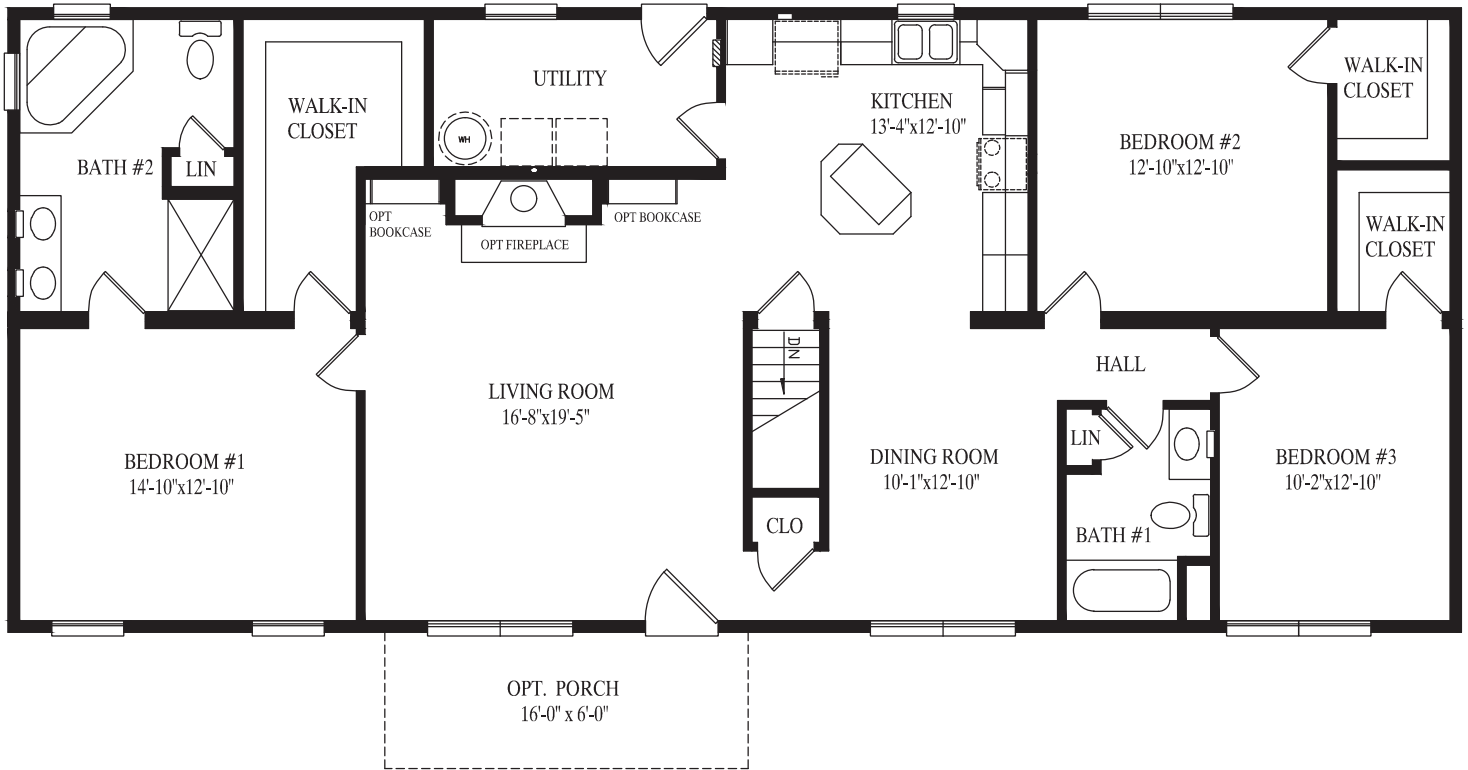

PINE RUN

BROOK PARK

Brook Park

27' 6" x 64' Ranch
1727 sq. ft.

Spring Grove

45' x 40' Ranch

1737 sq. ft. first floor

2363 sq. ft. first & second floors

SPRING GROVE

WILLOW CREEK

Willow Creek

27' 6" x 64' Ranch

1760 sq. ft.

Walnut Creek

27' 6" x 64' Ranch

1760 sq. ft.

WALNUT CREEK

ORCHARD HILL

Orchard Hill

27' 6" x 64' Ranch

1760 sq. ft.

Boones Creek

41' 4" x 60' Ranch

1870 sq. ft.