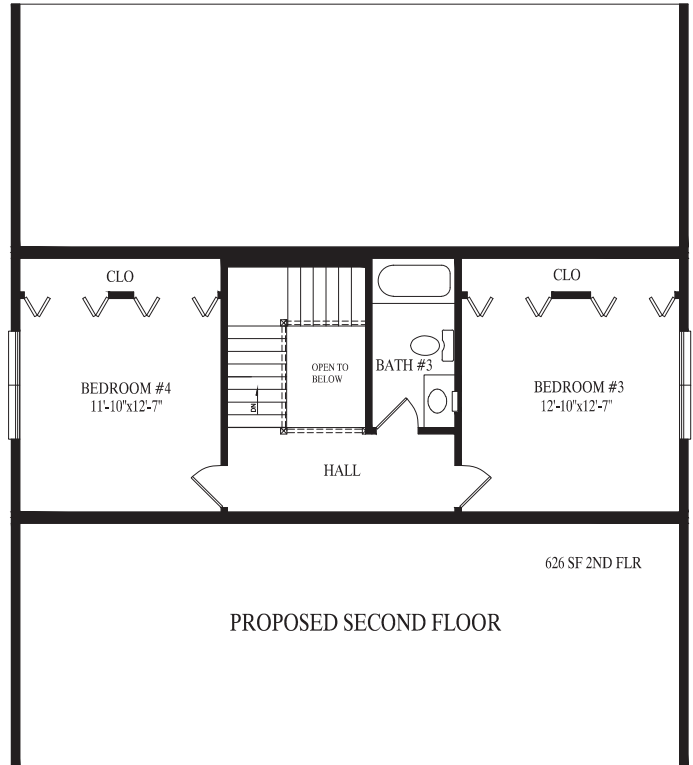

CEDAR KNOLL

MILL BROOK

Mill Brook

27' 6" x 62' Ranch

1705 sq. ft.

Pine Run

27' 6" x 62' Ranch

1705 sq. ft.

PINE RUN

BROOK PARK

Brook Park

27' 6" x 64' Ranch
1727 sq. ft.

Spring Grove

45' x 40' Ranch

1737 sq. ft. first floor

2363 sq. ft. first & second floors

SPRING GROVE

WILLOW CREEK

Willow Creek

27' 6" x 64' Ranch

1760 sq. ft.

Walnut Creek

27' 6" x 64' Ranch

1760 sq. ft.