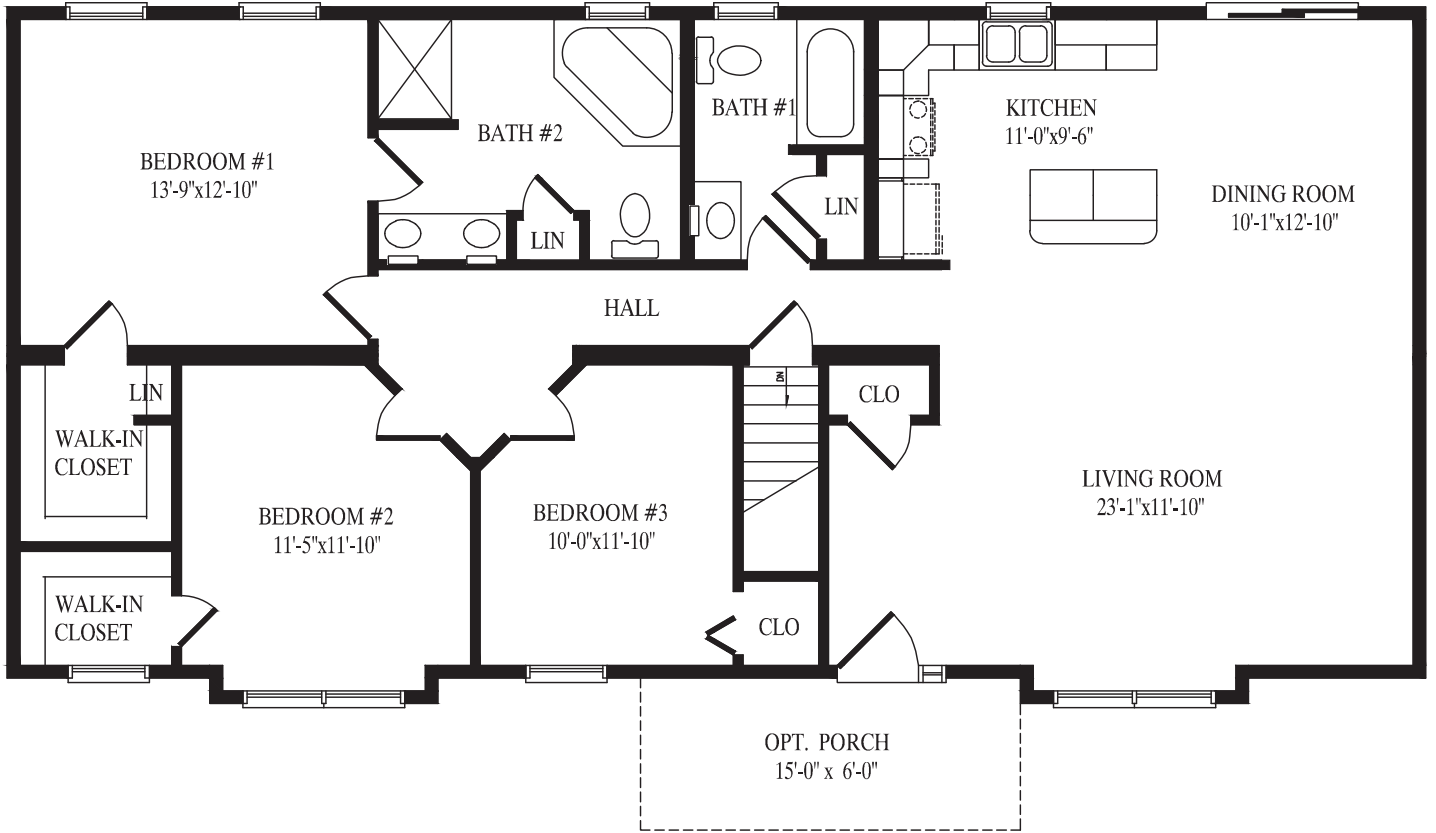

Hemlock Hill

48' x 40' Ranch

1370 sq. ft. first floor

2010 sq. ft. first & second floors

Briar Ridge

27' 6" x 50' Ranch

1375 sq. ft.

BRIAR RIDGE

STONE RIDGE

Stone Ridge

27' 6" x 52' Ranch

1430 sq. ft.

Timber Ridge

27' 6" x 56' Ranch

1503 sq. ft.

TIMBER RIDGE

LAUREL HILL

Laurel Hill

27' 6" x 56' Ranch

1540 sq. ft.

Mill Run
 41' 4" x 46' Ranch
 1578 sq. ft.

MILL RUN

MONTOUR

Montour