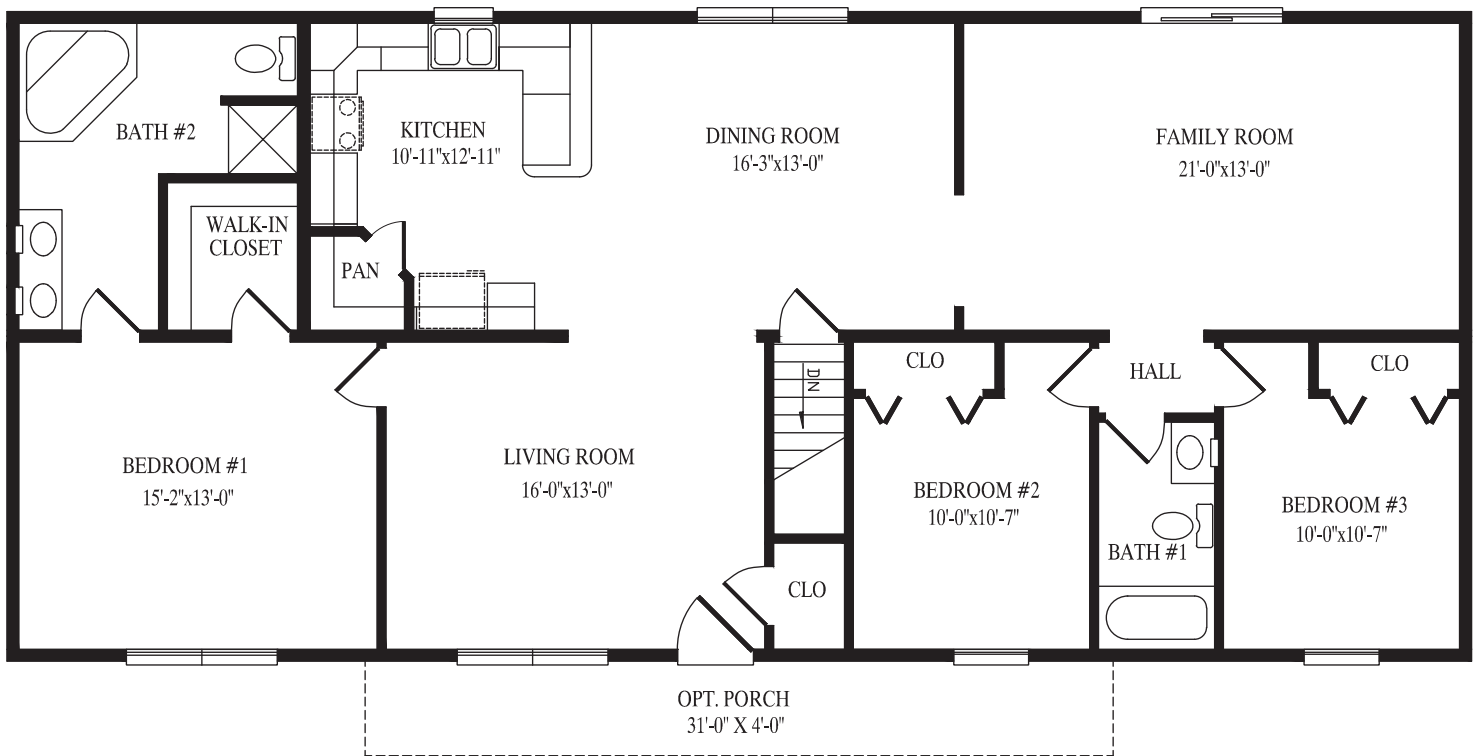

CEDAR KNOLL

MILL BROOK

Mill Brook

27' 6" x 62' Ranch

1705 sq. ft.

Pine Run

27' 6" x 62' Ranch

1705 sq. ft.

PINE RUN

BROOK PARK

Brook Park

27' 6" x 64' Ranch
1727 sq. ft.

Spring Grove

45' x 40' Ranch

1737 sq. ft. first floor

2363 sq. ft. first & second floors