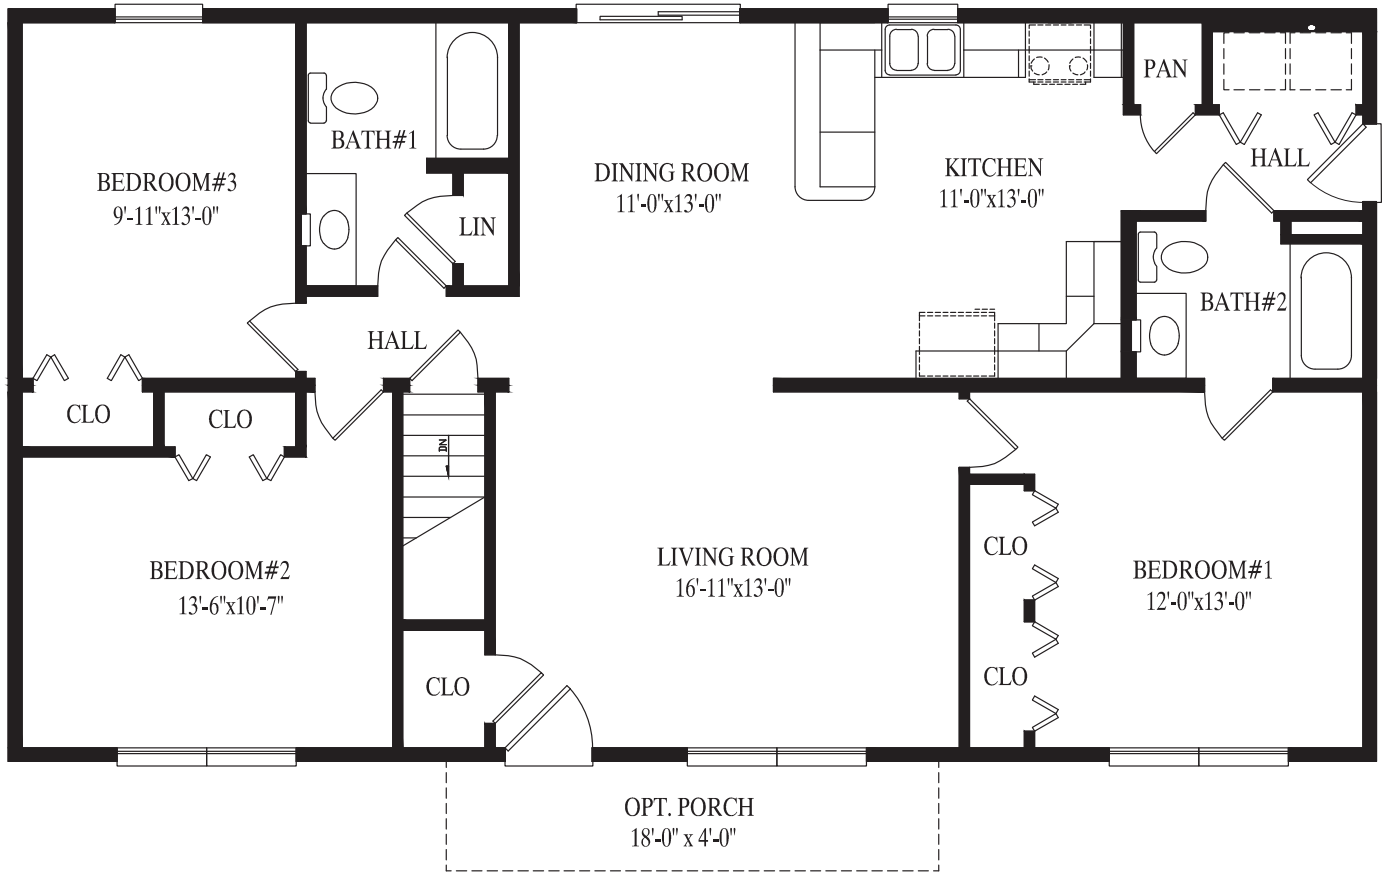

FERN HOLLOW

Fern Hollow

34' x 55' 6" Ranch

1320 sq. ft.

Wolf Run

27' 6" x 50' Ranch
1348 sq. ft.

WOLF RUN

HEMLOCK HILL

Hemlock Hill

48' x 40' Ranch

1370 sq. ft. first floor

2010 sq. ft. first & second floors

Briar Ridge

27' 6" x 50' Ranch

1375 sq. ft.

BRIAR RIDGE

STONE RIDGE

Stone Ridge

27' 6" x 52' Ranch

1430 sq. ft.

Timber Ridge

27' 6" x 56' Ranch

1503 sq. ft.

TIMBER RIDGE

LAUREL HILL

Laurel Hill

27' 6" x 56' Ranch

1540 sq. ft.

Mill Run
 41' 4" x 46' Ranch
 1578 sq. ft.

MILL RUN

MONTOUR

Montour