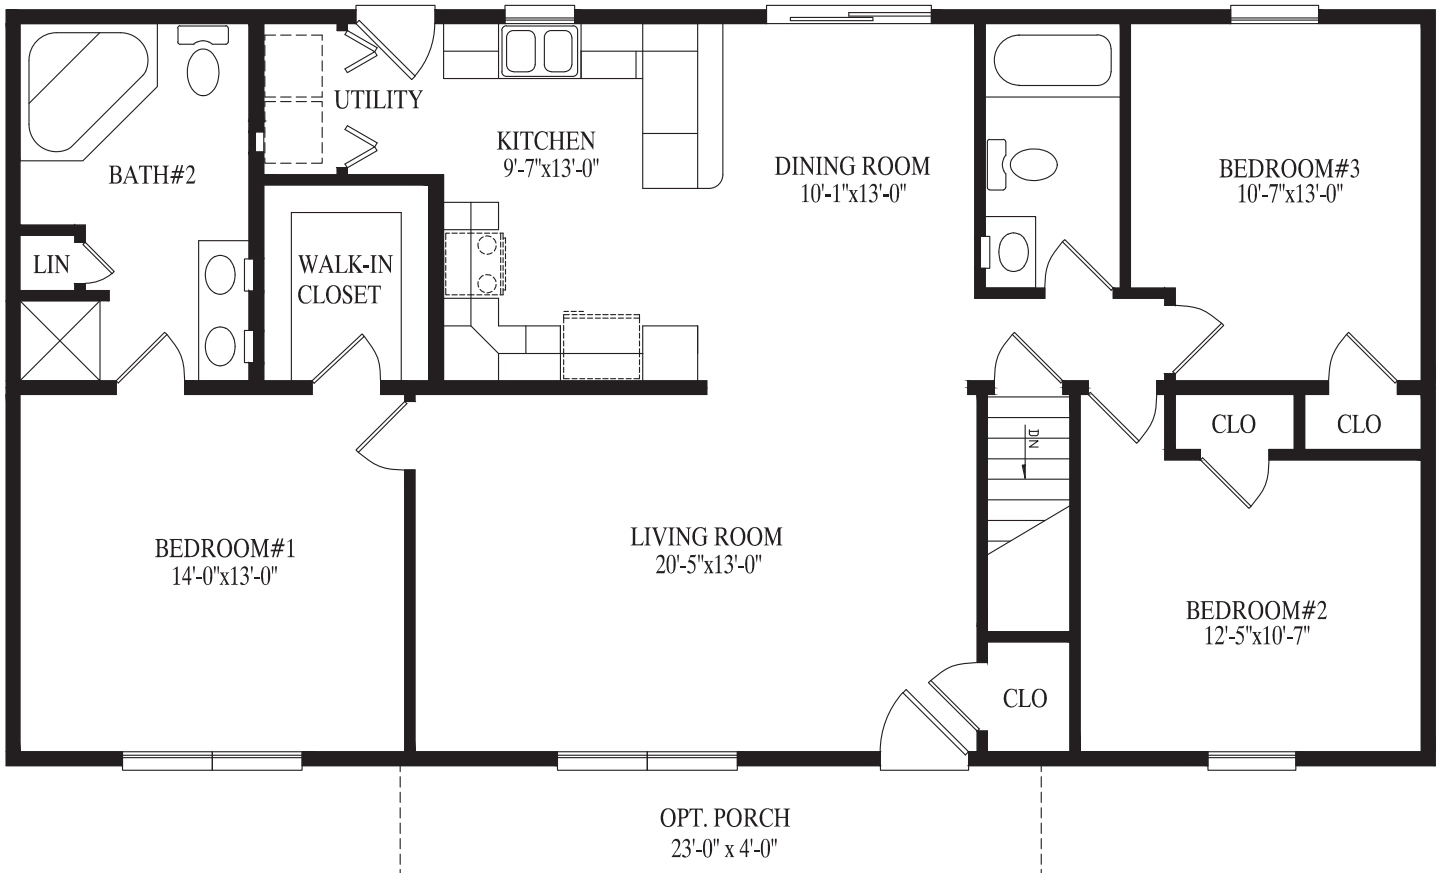

FERN HOLLOW

Fern Hollow

34' x 55' 6" Ranch

1320 sq. ft.

Wolf Run

27' 6" x 50' Ranch
1348 sq. ft.

WOLF RUN

HEMLOCK HILL

Hemlock Hill

48' x 40' Ranch

1370 sq. ft. first floor

2010 sq. ft. first & second floors

Briar Ridge

27' 6" x 50' Ranch

1375 sq. ft.

BRIAR RIDGE

STONE RIDGE

Stone Ridge

27' 6" x 52' Ranch

1430 sq. ft.

Timber Ridge

27' 6" x 56' Ranch

1503 sq. ft.

TIMBER RIDGE

LAUREL HILL

Laurel Hill

27' 6" x 56' Ranch

1540 sq. ft.

Mill Run
 41' 4" x 46' Ranch
 1578 sq. ft.

MILL RUN

MONTOUR

Montour