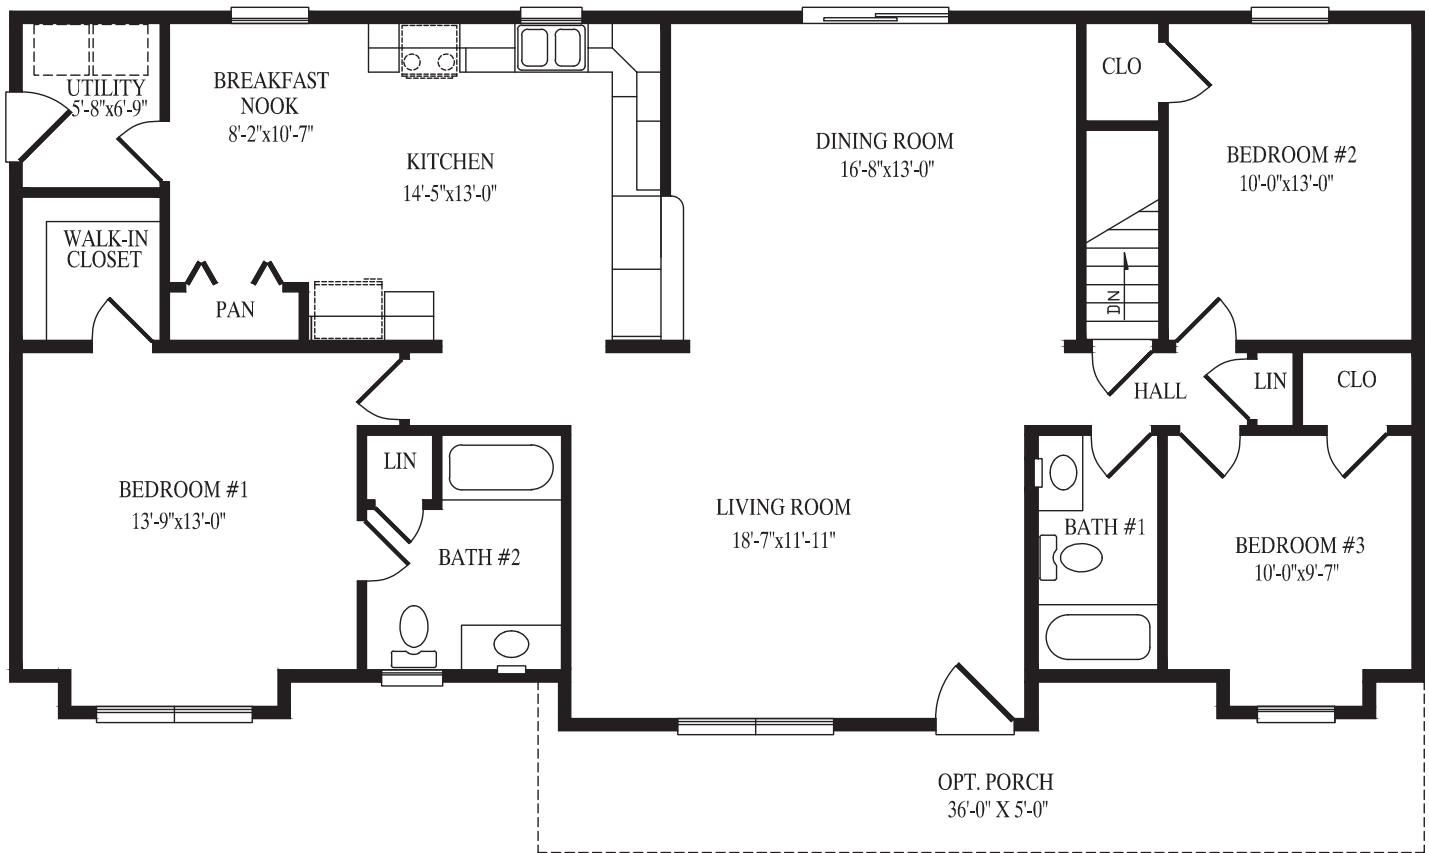

PEBBLE CREEK

MEADOW BROOK

Meadow Brook

27' 6" x 60' Ranch

1650 sq. ft.

Cedar Knoll

27' 6" x 58' Ranch

1658 sq. ft.

PINE RUN

BROOK PARK

Brook Park

27' 6" x 64' Ranch
1727 sq. ft.

Spring Grove

45' x 40' Ranch

1737 sq. ft. first floor

2363 sq. ft. first & second floors