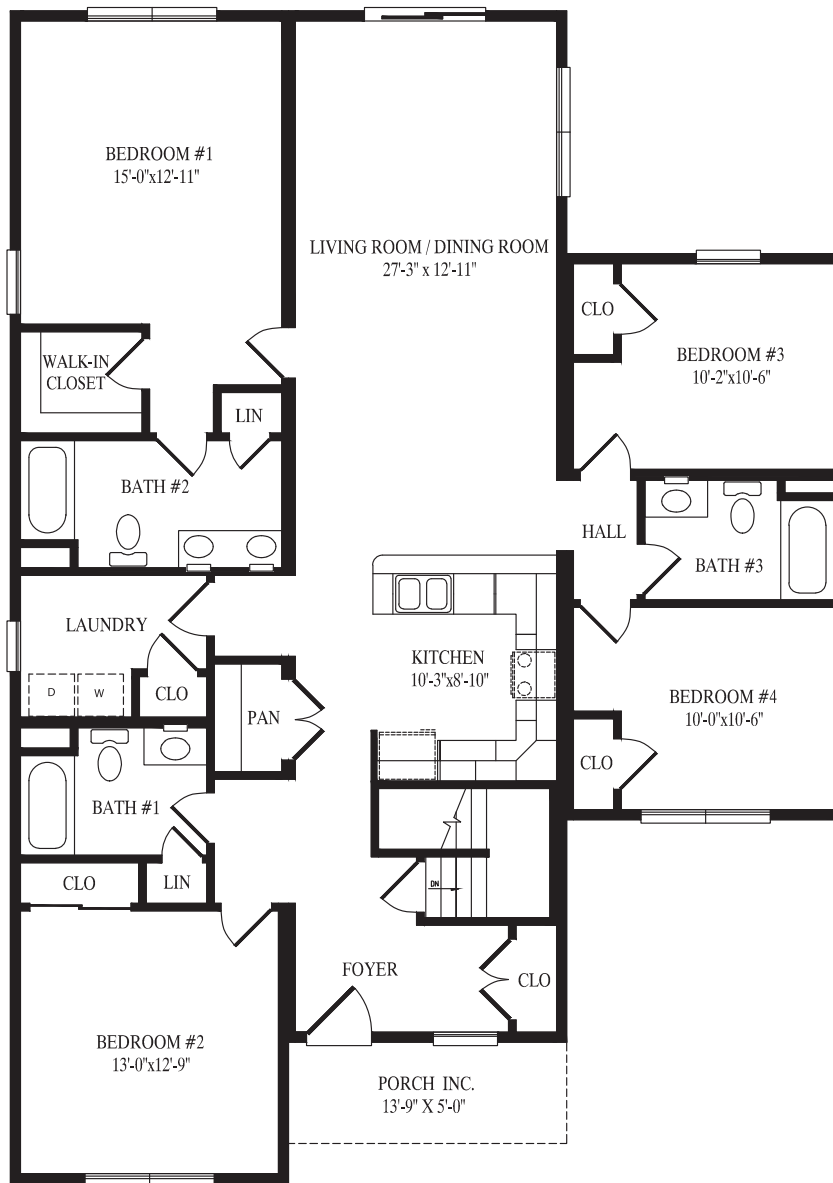

FERN HOLLOW

Fern Hollow

34' x 55' 6" Ranch

1320 sq. ft.

Wolf Run

27' 6" x 50' Ranch
1348 sq. ft.

WOLF RUN

HEMLOCK HILL

WALNUT CREEK

ORCHARD HILL

Orchard Hill

27' 6" x 64' Ranch

1760 sq. ft.

Boones Creek

41' 4" x 60' Ranch

1870 sq. ft.

BOONES CREEK

FOX HILL

Fox Hill

27' 6" x 68' Ranch

1870 sq. ft.

Crystal Creek

58' x 41' Ranch

1885 sq. ft.