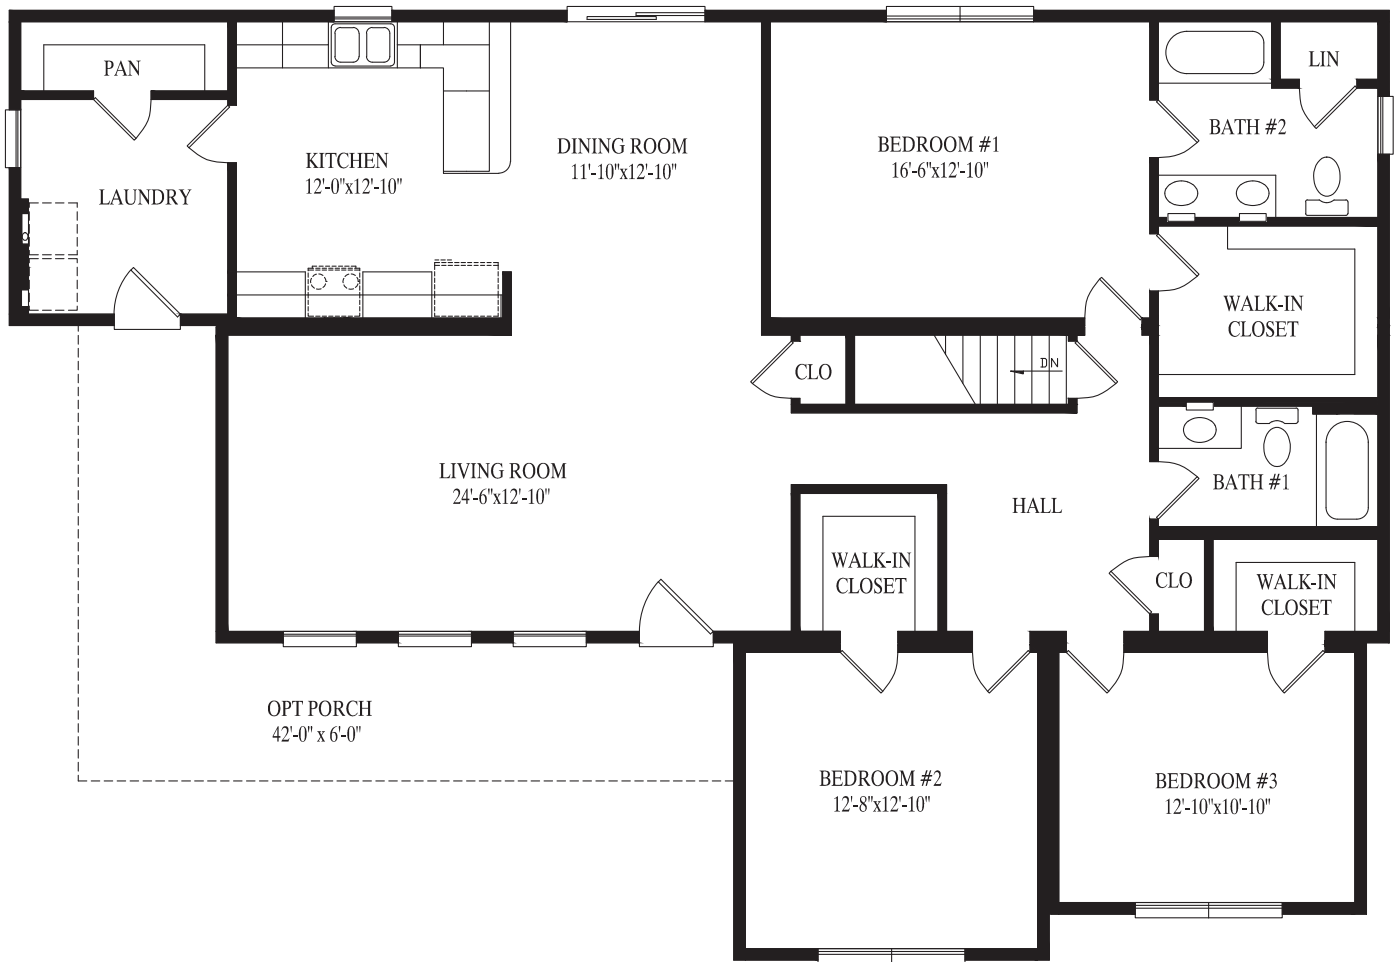

SPRING GROVE

WILLOW CREEK

Willow Creek

27' 6" x 64' Ranch

1760 sq. ft.

Walnut Creek

27' 6" x 64' Ranch

1760 sq. ft.

WALNUT CREEK

ORCHARD HILL

Orchard Hill

27' 6" x 64' Ranch

1760 sq. ft.

Boones Creek

41' 4" x 60' Ranch

1870 sq. ft.