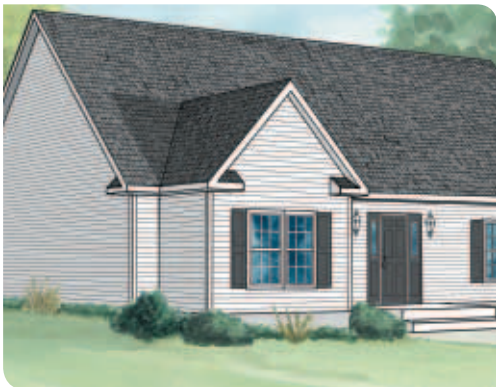

FERN HOLLOW

Fern Hollow

34' x 55' 6" Ranch

1320 sq. ft.

Wolf Run

27' 6" x 50' Ranch
1348 sq. ft.

WOLF RUN

HEMLOCK HILL

CRYSTAL CREEK

SOUTH HILL

South Hill

44' x 59' 1" Ranch
2155 sq. ft.

Popular Exterior Options...

Single Unit Extension

Bump Out

Reverse Gable

Reverse Gable w/Extension

Dormers

Set Back

Decorative Shingle Return

Shed Dormer

Porch Roof

Great Homes Start With Quality Products...

NOTE: All renderings are artist's concepts only and may vary from actual home.