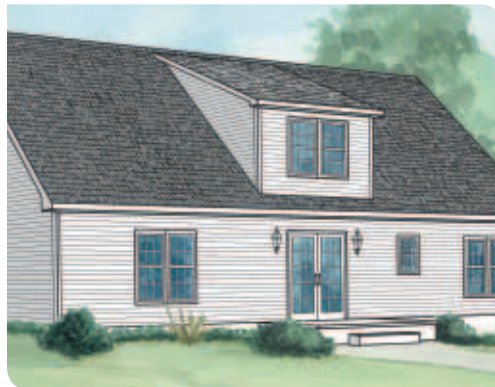

Reverse Gable w/Extension

Dormers

Set Back

Decorative Shingle Return

Shed Dormer

Porch Roof

Great Homes Start With Quality Products...

NOTE: All renderings are artist's concepts only and may vary from actual home.