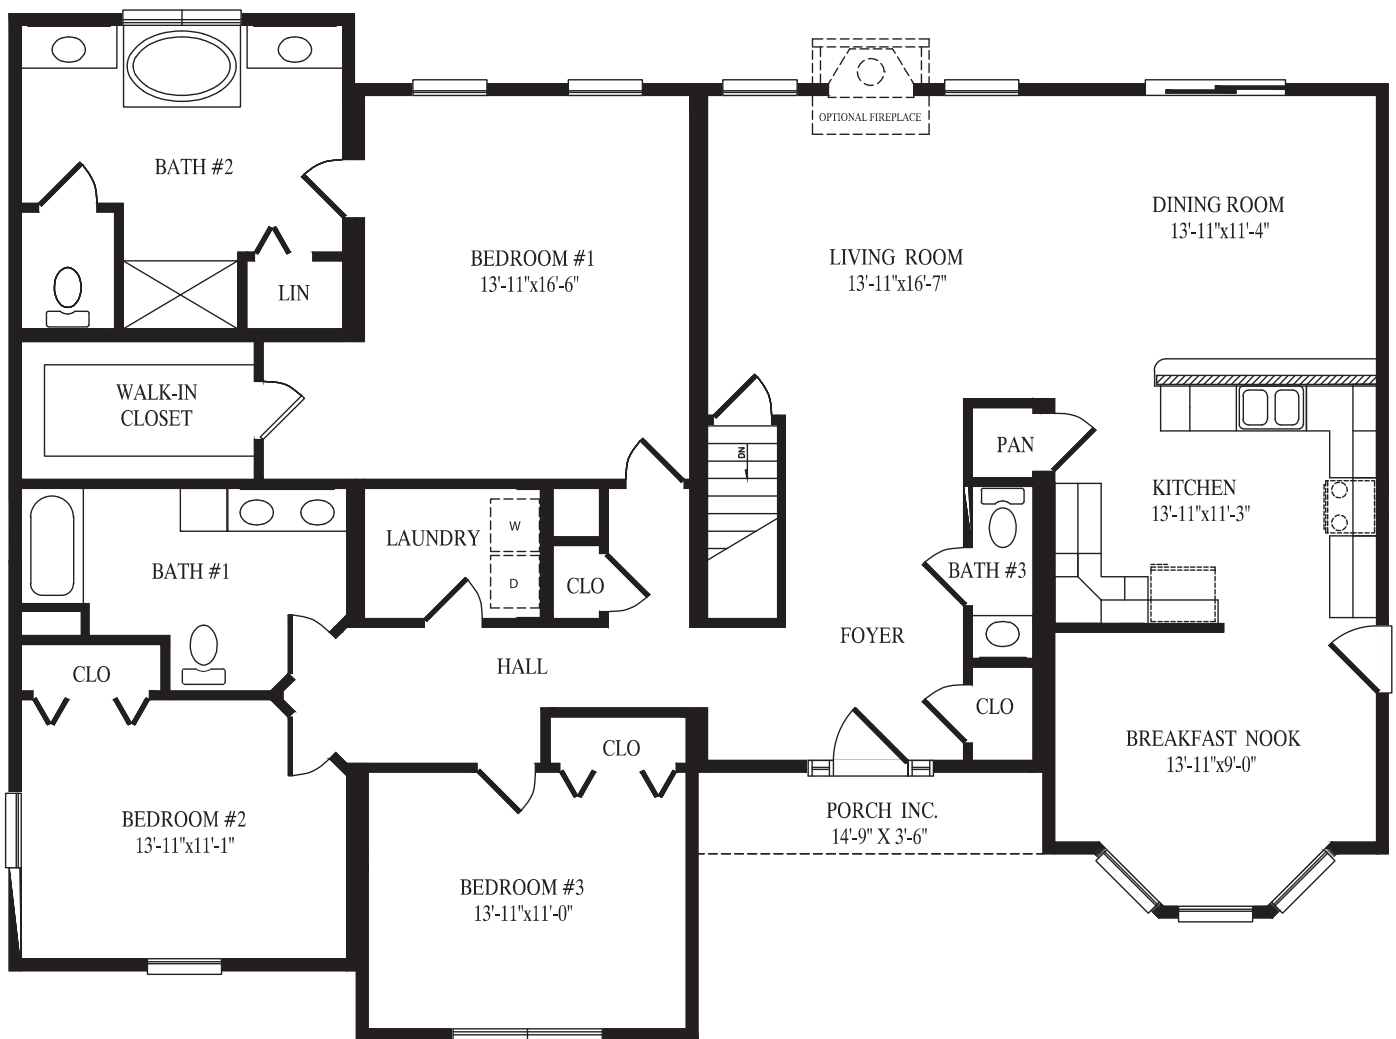

LAUREL HILL

Laurel Hill

27' 6" x 56' Ranch

1540 sq. ft.

Mill Run
 41' 4" x 46' Ranch
 1578 sq. ft.

MILL RUN

MONTOUR

Montour

WALNUT CREEK

ORCHARD HILL

Orchard Hill

27' 6" x 64' Ranch

1760 sq. ft.

Boones Creek

41' 4" x 60' Ranch

1870 sq. ft.

BOONES CREEK

FOX HILL

Fox Hill

27' 6" x 68' Ranch

1870 sq. ft.

Crystal Creek

58' x 41' Ranch

1885 sq. ft.

CRYSTAL CREEK

SOUTH HILL

South Hill

44' x 59' 1" Ranch
2155 sq. ft.

Popular Exterior Options...

Single Unit Extension

Bump Out

Reverse Gable