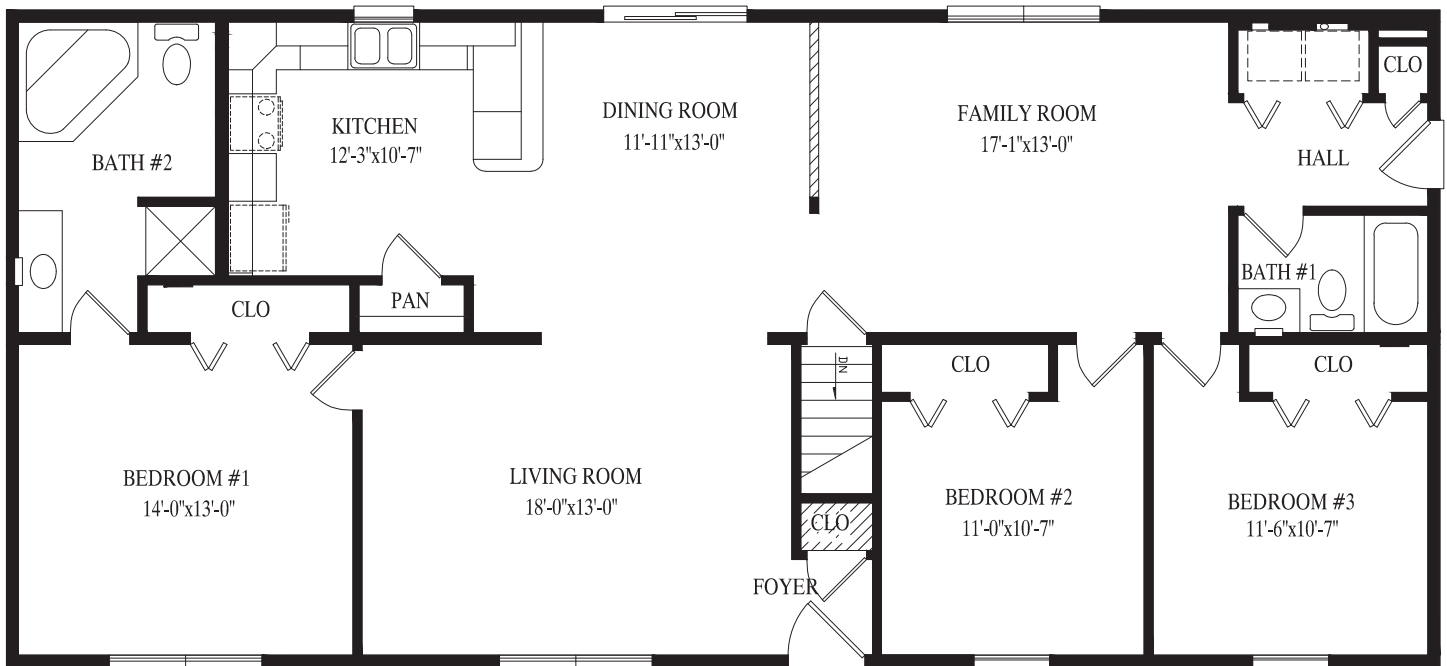

PEBBLE CREEK

MEADOW BROOK

Meadow Brook

27' 6" x 60' Ranch

1650 sq. ft.

Cedar Knoll

27' 6" x 58' Ranch

1658 sq. ft.