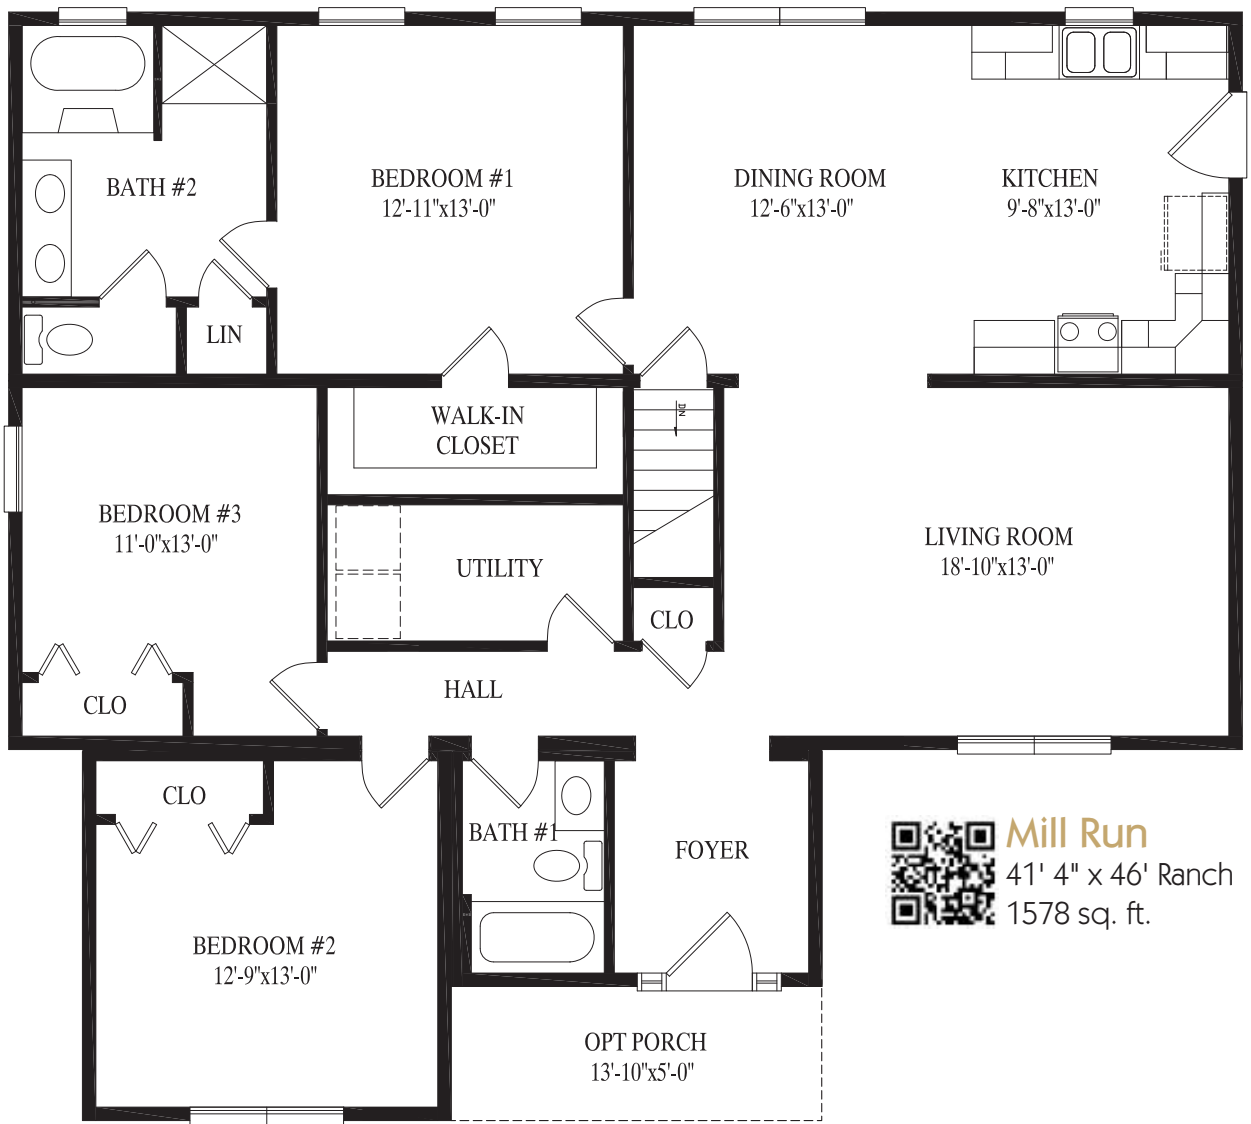

FERN HOLLOW

Fern Hollow

34' x 55' 6" Ranch

1320 sq. ft.

Wolf Run

27' 6" x 50' Ranch
1348 sq. ft.

WOLF RUN

HEMLOCK HILL

STONE RIDGE

Stone Ridge

27' 6" x 52' Ranch

1430 sq. ft.

Timber Ridge

27' 6" x 56' Ranch

1503 sq. ft.

TIMBER RIDGE

LAUREL HILL

Laurel Hill

27' 6" x 56' Ranch

1540 sq. ft.

Mill Run
 41' 4" x 46' Ranch
 1578 sq. ft.

MILL RUN

MONTOUR

Montour

34' 6" x 52' Ranch

1608 sq. ft.

Pebble Creek

49' x 40' Ranch

1628 living sq. ft. first floor

1960 total sq. ft. first floor

2168 total living sq. ft. first & second floors

2500 total sq. ft. first & second floors