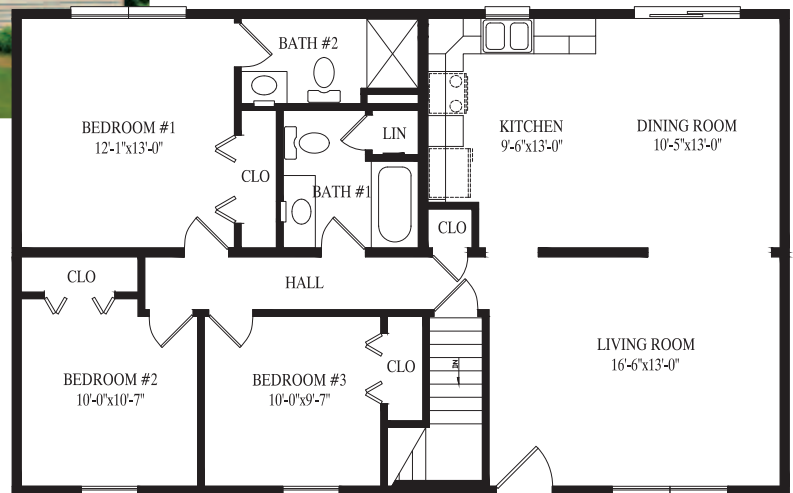

OAKWOOD

Oakwood
27' 6" x 40' Ranch
1100 sq. ft.

Breezewood
27' 6" x 44' Ranch
1210 sq. ft.

BREEZEWOOD

Wheatfield

27' 6" x 48' Ranch

1320 sq. ft.

WHEATFIELD

FERN HOLLOW

Fern Hollow

34' x 55' 6" Ranch

1320 sq. ft.

Wolf Run

27' 6" x 50' Ranch
1348 sq. ft.

WOLF RUN

HEMLOCK HILL

Hemlock Hill

48' x 40' Ranch

1370 sq. ft. first floor

2010 sq. ft. first & second floors

Briar Ridge

27' 6" x 50' Ranch

1375 sq. ft.

BRIAR RIDGE

STONE RIDGE

Stone Ridge

27' 6" x 52' Ranch

1430 sq. ft.

Timber Ridge

27' 6" x 56' Ranch

1503 sq. ft.

TIMBER RIDGE