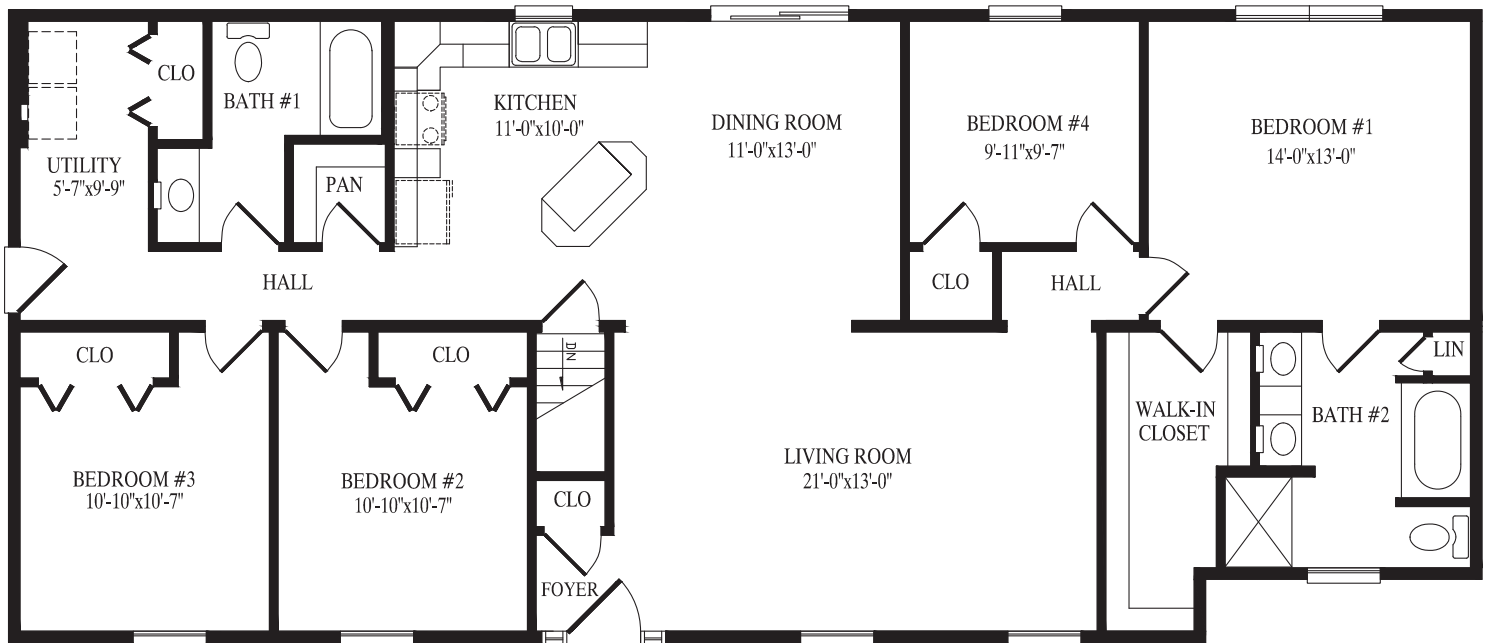

PINE RUN

BROOK PARK

Brook Park

27' 6" x 64' Ranch
1727 sq. ft.

Spring Grove

45' x 40' Ranch

1737 sq. ft. first floor

2363 sq. ft. first & second floors