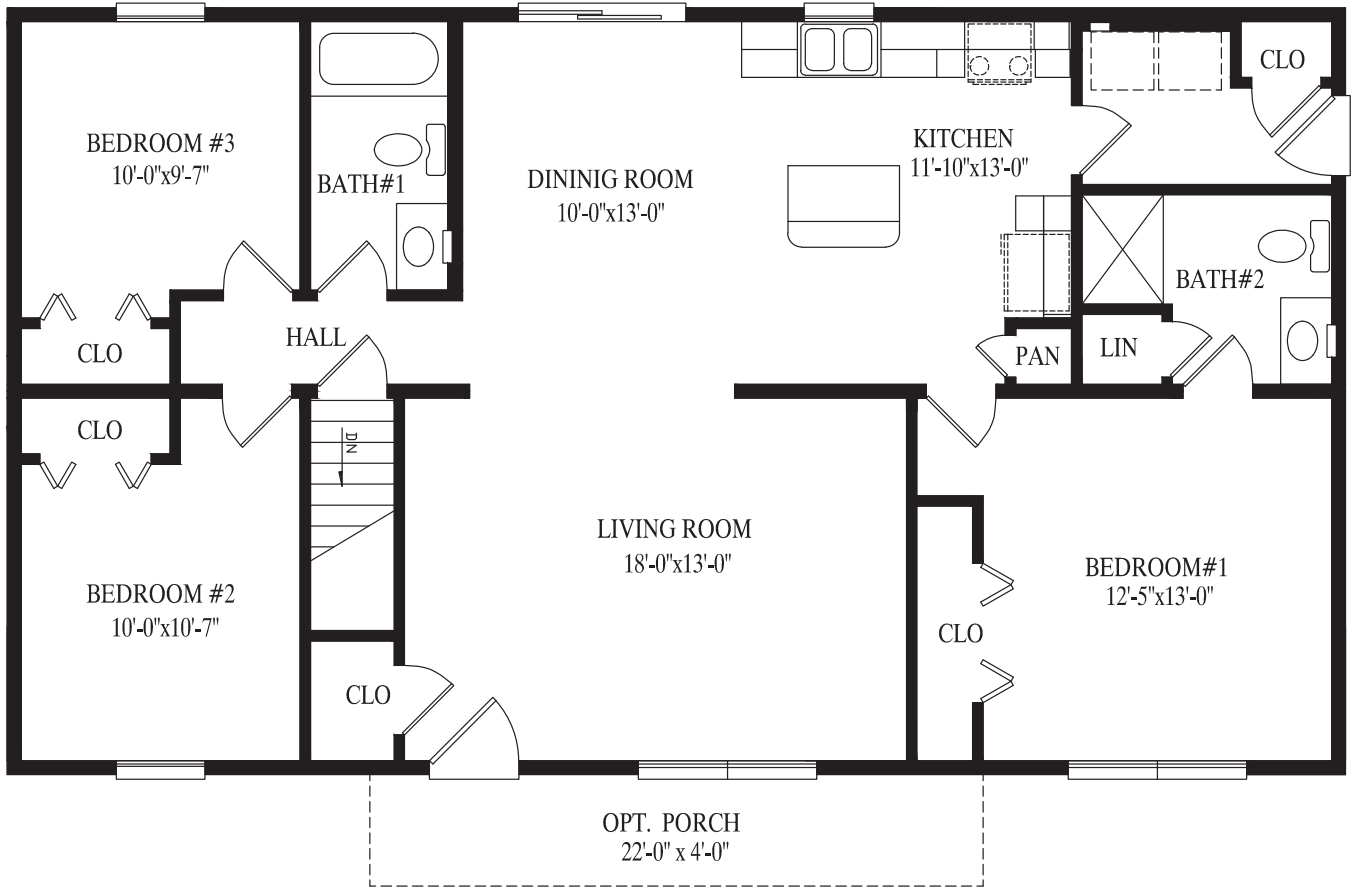

OAKWOOD

Oakwood
27' 6" x 40' Ranch
1100 sq. ft.

Breezewood
27' 6" x 44' Ranch
1210 sq. ft.

BREEZEWOOD

Wheatfield

27' 6" x 48' Ranch

1320 sq. ft.

WHEATFIELD

FERN HOLLOW

Fern Hollow

34' x 55' 6" Ranch

1320 sq. ft.

Wolf Run

27' 6" x 50' Ranch
1348 sq. ft.

WOLF RUN

HEMLOCK HILL

Hemlock Hill

48' x 40' Ranch

1370 sq. ft. first floor

2010 sq. ft. first & second floors

Briar Ridge

27' 6" x 50' Ranch

1375 sq. ft.

BRIAR RIDGE