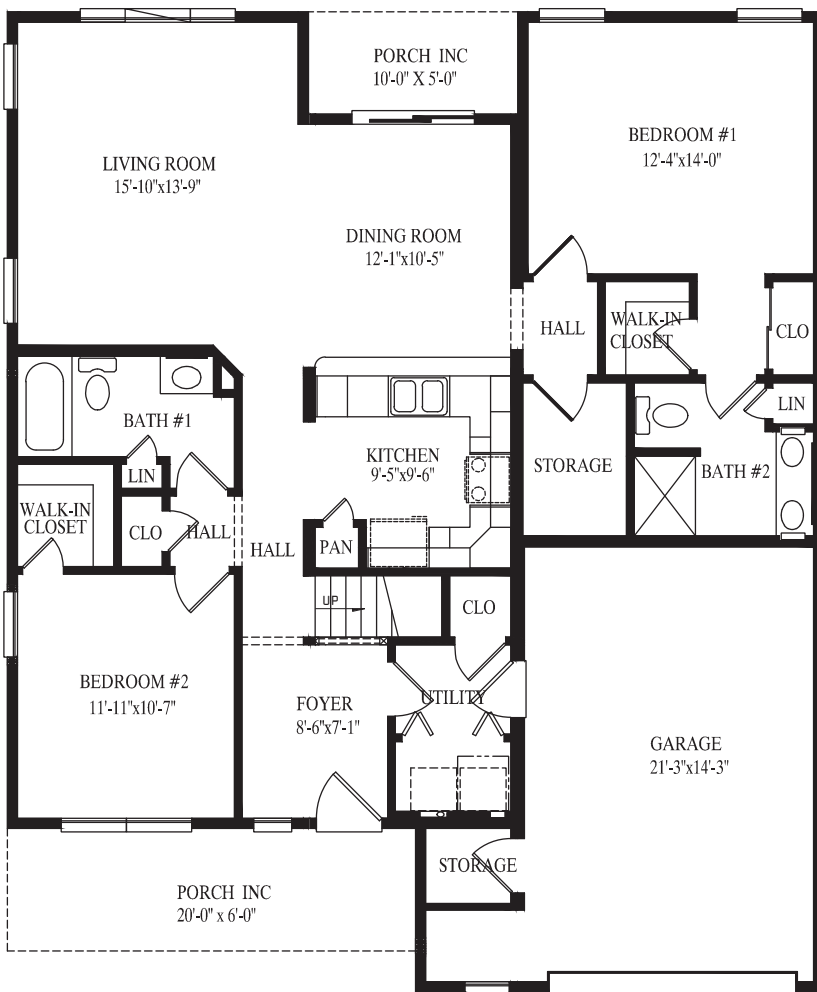

OAKWOOD

Oakwood
27' 6" x 40' Ranch
1100 sq. ft.

Breezewood
27' 6" x 44' Ranch
1210 sq. ft.

BREEZEWOOD

Wheatfield

27' 6" x 48' Ranch

1320 sq. ft.

WHEATFIELD

FERN HOLLOW

Fern Hollow

34' x 55' 6" Ranch

1320 sq. ft.

Wolf Run

27' 6" x 50' Ranch
1348 sq. ft.

WOLF RUN

HEMLOCK HILL

Hemlock Hill

48' x 40' Ranch

1370 sq. ft. first floor

2010 sq. ft. first & second floors

Briar Ridge

27' 6" x 50' Ranch

1375 sq. ft.

BRIAR RIDGE

STONE RIDGE

Stone Ridge

27' 6" x 52' Ranch

1430 sq. ft.

Timber Ridge

27' 6" x 56' Ranch

1503 sq. ft.

TIMBER RIDGE