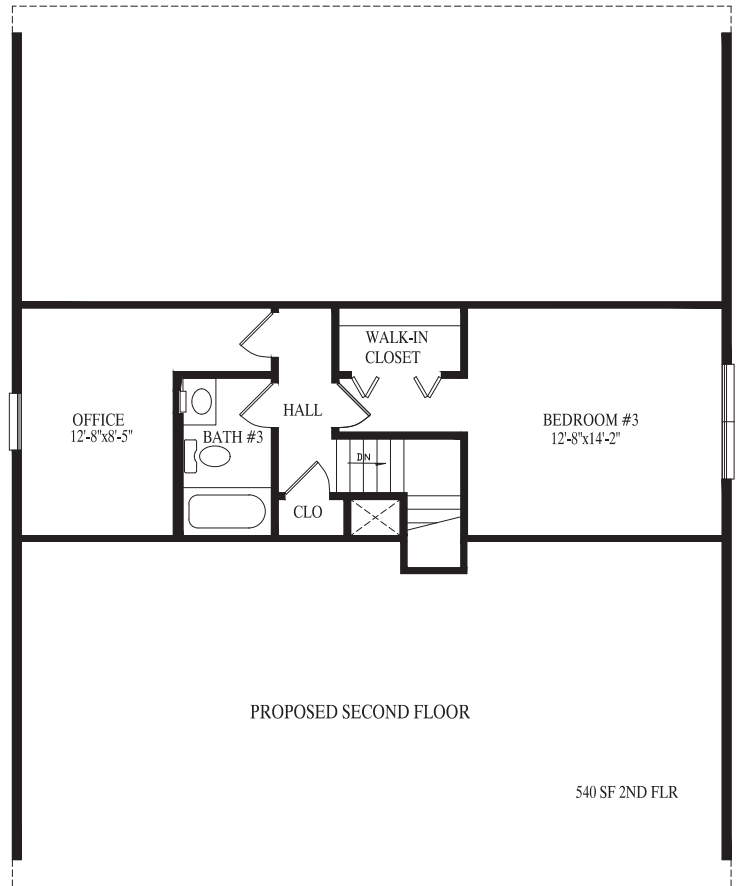

FERN HOLLOW

Fern Hollow

34' x 55' 6" Ranch

1320 sq. ft.

Wolf Run

27' 6" x 50' Ranch
1348 sq. ft.

WOLF RUN

HEMLOCK HILL

LAUREL HILL

Laurel Hill

27' 6" x 56' Ranch

1540 sq. ft.

Mill Run
 41' 4" x 46' Ranch
 1578 sq. ft.

MILL RUN

MONTOUR

Montour

34' 6" x 52' Ranch

1608 sq. ft.

Pebble Creek

49' x 40' Ranch

1628 living sq. ft. first floor

1960 total sq. ft. first floor

2168 total living sq. ft. first & second floors

2500 total sq. ft. first & second floors

PEBBLE CREEK

MEADOW BROOK

Meadow Brook

27' 6" x 60' Ranch

1650 sq. ft.

Cedar Knoll

27' 6" x 58' Ranch

1658 sq. ft.